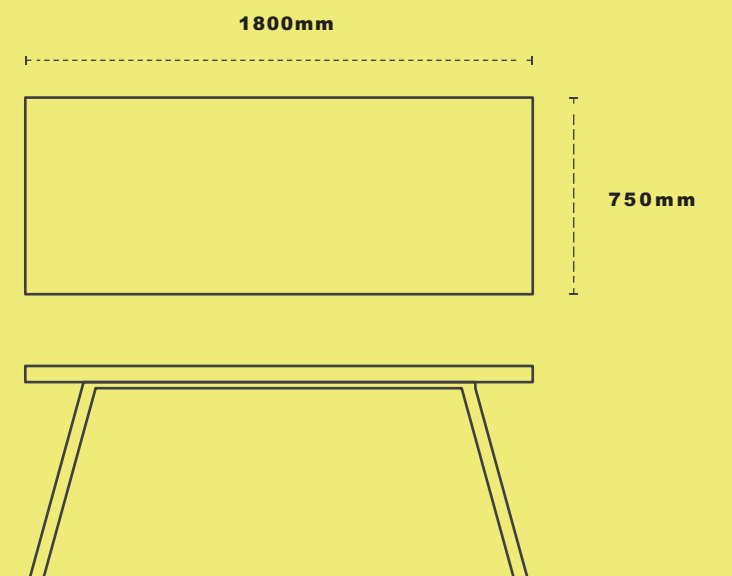

cafeteria

LONG TABLE