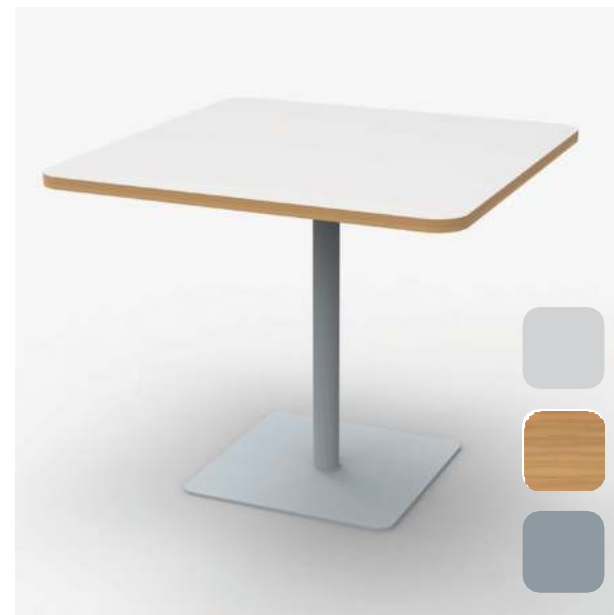

SHADES

WHITE TOP

cafeteria

ROUND TABLE

SHADES

BRIGHT SHADES

cafeteria

SQUARE TABLE

USABLE

ADJUSTABLE

STACKABLE

TYPES OF BOTTOM

square

squarish oval

900mm X 750mm

adjustable

non adjustable

DUAL TONE
CF 60DTF

SINGLE TONE
CF 60STF

COLOR LAMINATES

FROSTY WHITE

SILVER GREY

GOTHIC GREY

CARDINAL RED