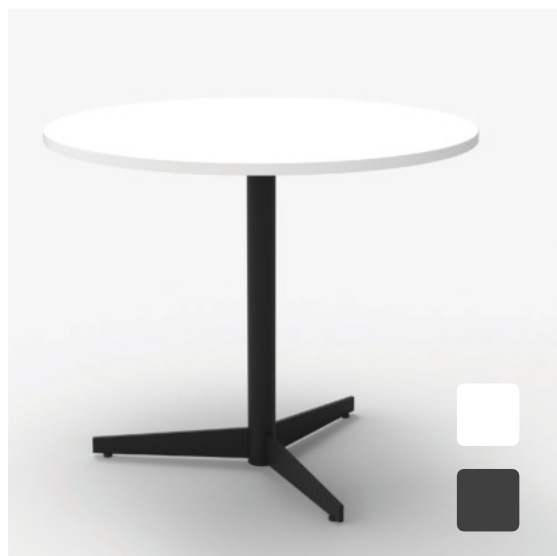

WOODEN TOP

cafeteria

ROUND TABLE

ROUND TABLE
900X750mm

SHADES

WOODEN TOP

SHADES

WOODEN SHADES

SHADES

WHITE TOP

cafeteria

ROUND TABLE

SHADES

BRIGHT SHADES

cafeteria

SQUARE TABLE

USABLE

ADJUSTABLE

STACKABLE

TYPES OF BOTTOM

square

squarish oval

900mm X 750mm

adjustable