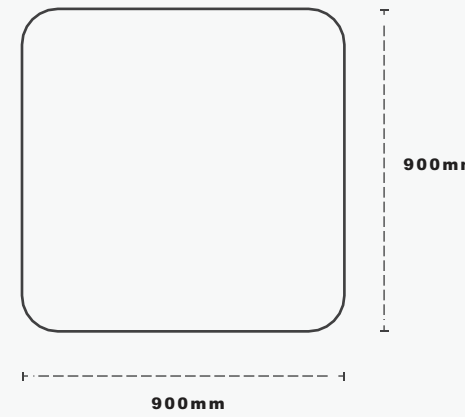

SHADES

WHITE TOP

cafeteria

ROUND TABLE

SHADES

BRIGHT SHADES

cafeteria

SQUARE TABLE

USABLE

ADJUSTABLE

STACKABLE

TYPES OF BOTTOM

square

squarish oval

900mm X 750mm

adjustable