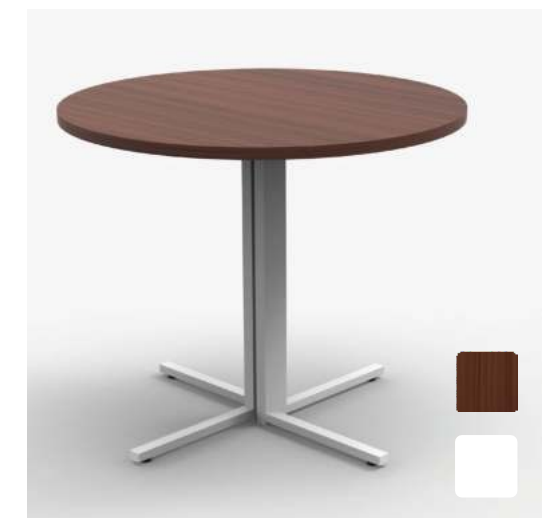

WOODEN TOP

cafeteria

ROUND TABLE

ROUND TABLE
900X750mm

SHADES

WOODEN TOP

SHADES

WOODEN SHADES

SHADES

WHITE TOP

cafeteria

ROUND TABLE

SHADES

BRIGHT SHADES

cafeteria

SQUARE TABLE

USABLE

ADJUSTABLE

STACKABLE

TYPES OF BOTTOM

square

squarish oval

900mm X 750mm

adjustable