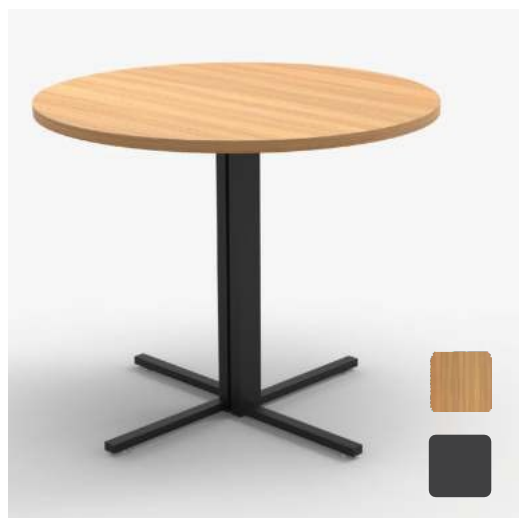

WOODEN TOP

cafeteria

ROUND TABLE

ROUND TABLE
900X750mm

SHADES

WOODEN TOP

SHADES

WOODEN SHADES

SHADES

WHITE TOP

cafeteria

ROUND TABLE

SHADES

BRIGHT SHADES

cafeteria

SQUARE TABLE

USABLE

ADJUSTABLE

STACKABLE

TYPES OF BOTTOM

square

squarish oval

900mm X 750mm

adjustable