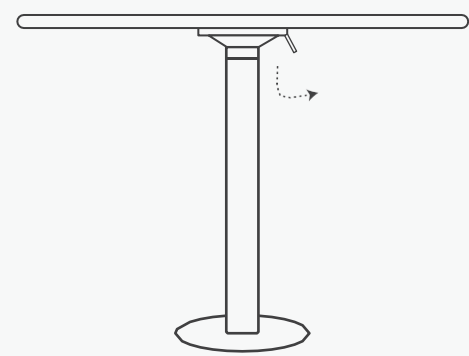

USABLE

ADJUSTABLE

STACKABLE

TYPES OF BOTTOM

square

squarish oval

900mm X 750mm

adjustable