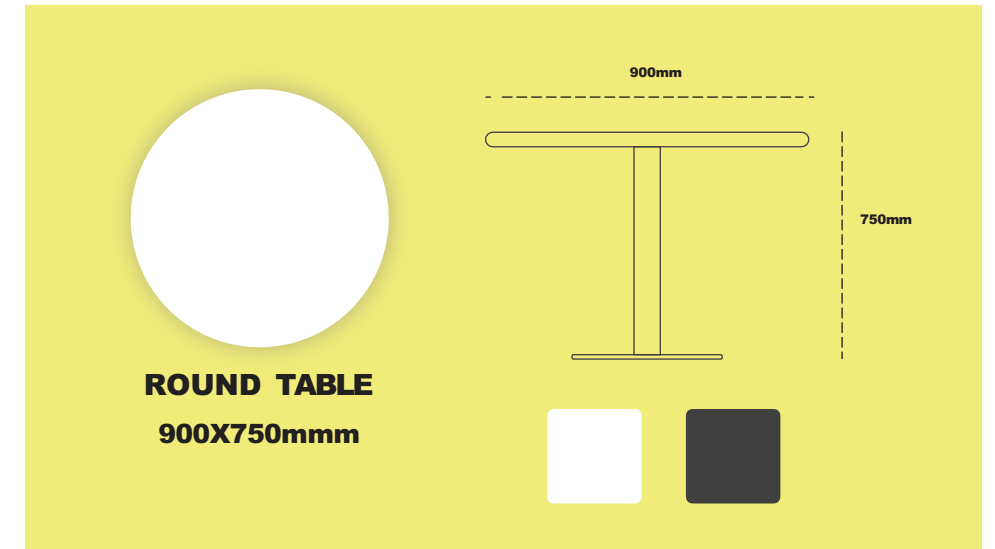

 **studio**
transforming SPACES

cafeteria

3 SIDE TABLE

700x750mm

Joint according to your need

5 SEATING

7 SEATING

SHADES

WOODEN TOP

cafeteria

ROUND TABLE

ROUND TABLE
900X750mm

SHADES

WOODEN TOP

SHADES

WOODEN SHADES

USABLE

ADJUSTABLE

STACKABLE

TYPES OF BOTTOM

square

squarish oval

900mm X 750mm

adjustable