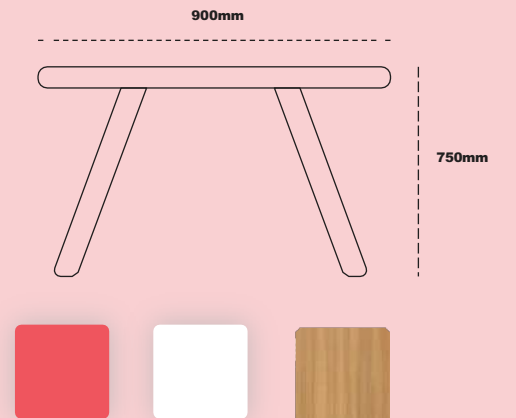

 **studio**
transforming SPACES

cafeteria

3 SIDE TABLE

700x750mm

Joint according to your need

5 SEATING

7 SEATING

SHADES

WOODEN TOP

cafeteria

ROUND TABLE

ROUND TABLE
900X750mm

SHADES

WOODEN TOP

SHADES

WOODEN SHADES

USABLE

ADJUSTABLE

STACKABLE

TYPES OF BOTTOM

square

squarish oval

900mm X 750mm

adjustable