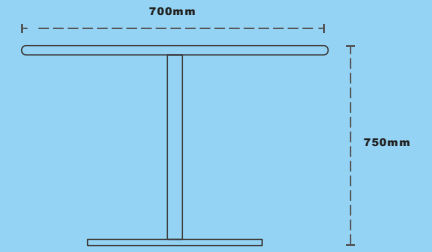

 **studio**
transforming SPACES

cafeteria

3 SIDE TABLE

700x750mm

Joint according to your need

5 SEATING

7 SEATING

SHADES

USABLE

ADJUSTABLE

STACKABLE

TYPES OF BOTTOM

square

squarish oval

900mm X 750mm

adjustable