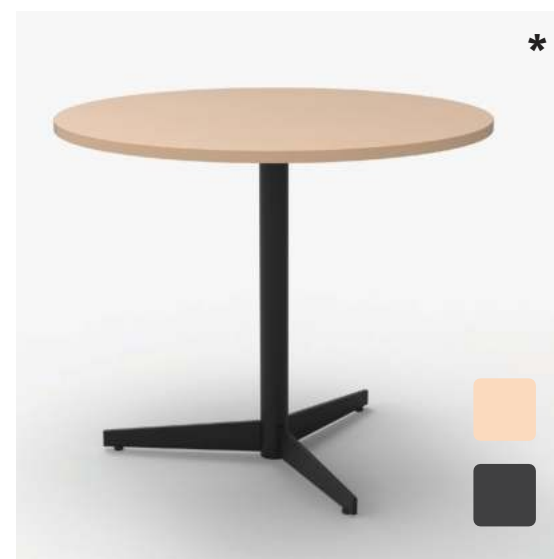

WOODEN TOP

cafeteria

ROUND TABLE

ROUND TABLE
900X750mm

SHADES

WOODEN TOP

SHADES

WOODEN SHADES

SHADES

WHITE TOP

cafeteria

ROUND TABLE

SHADES

BRIGHT SHADES

cafeteria

SQUARE TABLE

USABLE

ADJUSTABLE

STACKABLE

TYPES OF BOTTOM

square

squarish oval

900mm X 750mm

adjustable