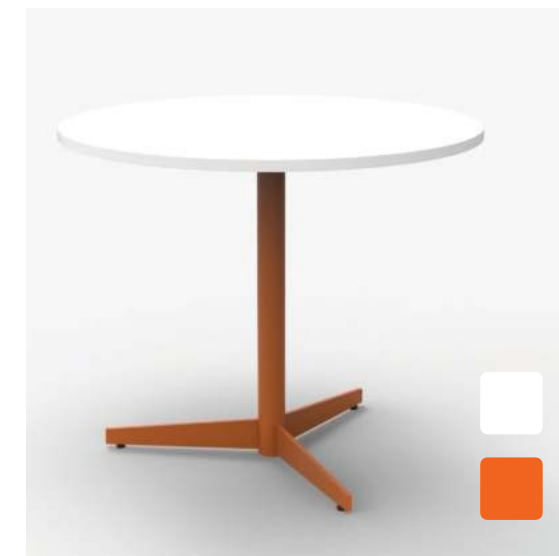

SHADES

WHITE TOP

cafeteria

ROUND TABLE

SHADES

BRIGHT SHADES

cafeteria

SQUARE TABLE

USABLE

ADJUSTABLE

STACKABLE

TYPES OF BOTTOM

square

squarish oval

900mm X 750mm

adjustable