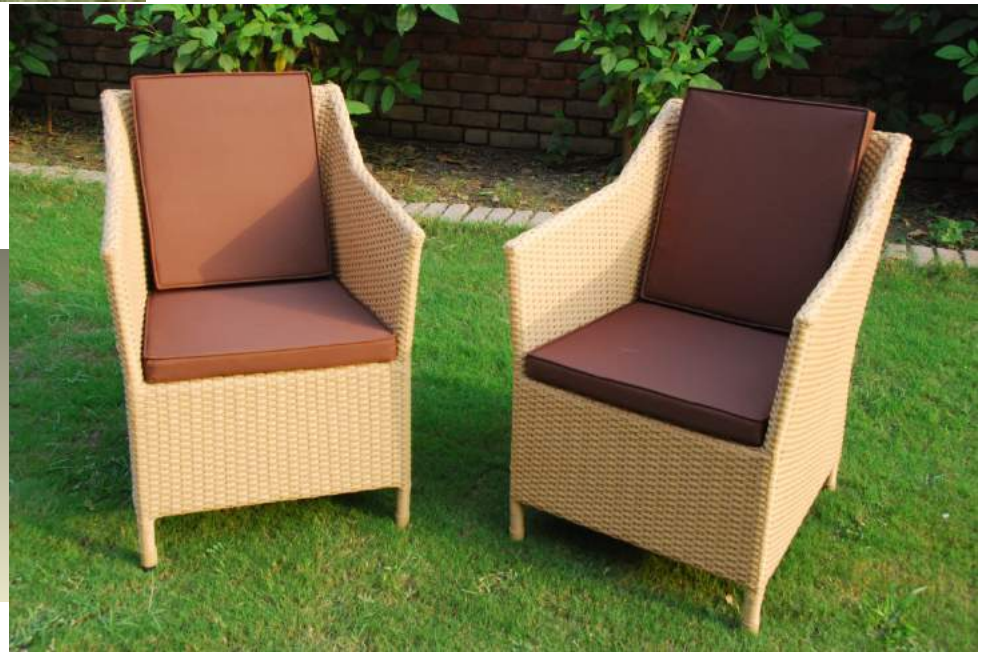

Franklin Set