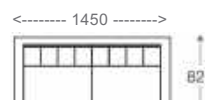

2 seater:  
(L)1570mm x (D)790mm x (H)720mm

3 seater:  
(L)1960mm x (D)790mm x (H)720mm

\*Please read the disclaimer.

All figures in millimetres. The illustrated dimensions are mean values. They are valid for Products in Standard specification.

## SOFA

1 seater : (L)825mm x (D)825mm x (H)750mm

2 seater : (L)1450mm x (D)825mm x (H)750mm

3 seater : (L)2100mm x (D)825mm x (H)750mm

SS/MS Legs

Wooden Legs

1 seater:  
(L)825mm x (D)825mm x (H)750mm

2 seater:  
(L)1450mm x (D)825mm x (H)750mm

3 seater:  
(L)2100mm x (D)825mm x (H)750mm

\*Please read the disclaimer.

All figures in millimetres. The illustrated dimensions are mean values. They are valid for Products in Standard specification.