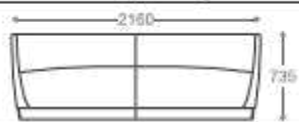

1 seater :
(L)750mm x (D)700mm x (H)735mm

2 seater :
(L)1450mm x (D)700mm x (H)735mm

3 seater :
(L)2160mm x (D)700mm x (H)735mm