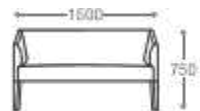

**2 seater :**  
(L)1500mm x (D)700mm x (H)750mm

**3 seater :**  
(L)1975mm x (D)700mm x (H)750mm

\*Please read the disclaimer.

All figures in millimetres. The illustrated dimensions are mean values. They are valid for Products in Standard specification.