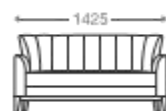

2 seater :
(L)1425mm x (D)750mm x (H)825mm