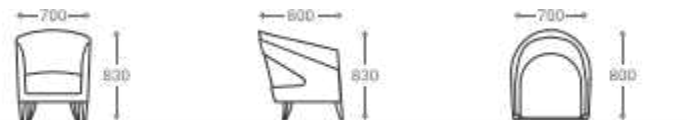

*Please read the disclaimer.

All figures in millimetres. The illustrated dimensions are mean values. They are valid for Products in Standard specification.