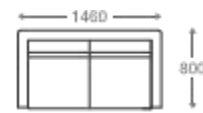

## SOFA

- 1 seater : (L)800mm x (D)800mm x (H)850mm
- 2 seater : (L)1460mm x (D)800mm x (H)850mm
- 3 seater : (L)2000mm x (D)800mm x (H)850mm

SS/MS Legs  
(1 Seater)

SS/MS Legs

Angular  
Wooden Legs

**1 seater :**  
(L)800mm x (D)800mm x (H)850mm

**2 seater :**  
(L)1460mm x (D)800mm x (H)850mm

**3 seater :**  
(L)2000mm x (D)800mm x (H)850mm

\*Please read the disclaimer.

All figures in millimetres. The illustrated dimensions are mean values. They are valid for Products in Standard specification.