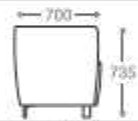

**2 seater :**  
(L)1450mm x (D)700mm x (H)735mm

**3 seater :**  
(L)2160mm x (D)700mm x (H)735mm

\*Please read the disclaimer.

All figures in millimetres. The illustrated dimensions are mean values. They are valid for Products in Standard specification.