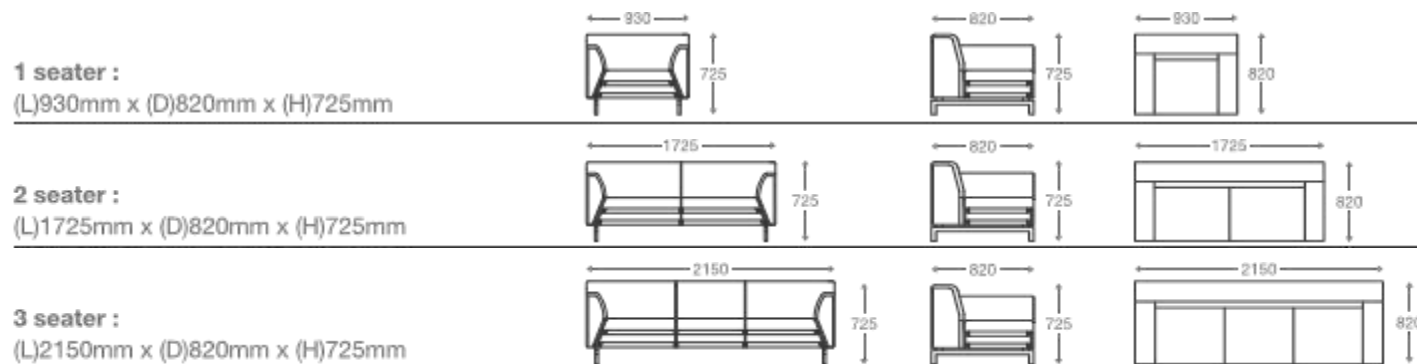

## SOFA

- 1 seater : (L)930mm x (D)820mm x (H)725mm
- 2 seater : (L)1725mm x (D)820mm x (H)725mm
- 3 seater : (L)2150mm x (D)820mm x (H)725mm

SS/MS Legs

Wooden Legs

\*Please read the disclaimer.

All figures in millimetres. The illustrated dimensions are mean values. They are valid for Products in Standard specification.