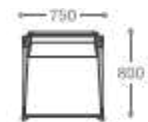

Wooden Legs

With Pattern

Without Pattern

**1 seater :**  
 (L)750mm x (D)800mm x (H)770mm  
 S(H)420mm x S(D)530mm

**2 seater :**  
 (L)1500mm x (D)800mm x (H)770mm  
 S(H)420mm x S(D)530mm

**3 seater :**  
 (L)2080mm x (D)800mm x (H)770mm  
 S(H)420mm x S(D)530mm