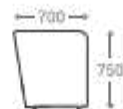

## SOFA

1 seater : (L)825mm x (D)700mm x (H)750mm

2 seater : (L)1680mm x (D)700mm x (H)750mm

Left Module : (L)1350mm x (D)700mm x (H)750mm

Right Module : (L)1350mm x (D)700mm x (H)750mm

Armless Center : (L)1230mm x (D)700mm x (H)750mm

SS/MS legs

**1 seater :**  
(L)825mm x (D)700mm x (H)750mm

**2 seater :**  
(L)1680mm x (D)700mm x (H)750mm

**Left Module :**  
(L)1350mm x (D)700mm x (H)750mm

**Right Module :**  
(L)1350mm x (D)700mm x (H)750mm

**Armless Center :**  
(L)1230mm x (D)700mm x (H)750mm

\*Please read the disclaimer.

All figures in millimetres. The illustrated dimensions are mean values. They are valid for Products in Standard specification.