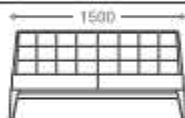

2 seater :

(L)1500mm x (D)800mm x (H)770mm
S(H)420mm x S(D)530mm