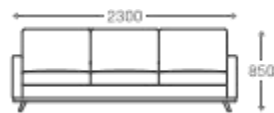

3 seater :
(L)2300mm x (D)800mm x (H)850mm