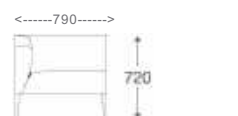

## SOFA

1 seater : (L)790mm x (D)790mm x (H)720mm

2 seater : (L)1570mm x (D)790mm x (H)720mm

3 seater : (L)1960mm x (D)790mm x (H)720mm

SS/MS Legs

1 seater:  
(L)790mm x (D)790mm x (H)720mm

1 seater:  
(L)790mm x (D)790mm x (H)720mm

2 seater:  
(L)1570mm x (D)790mm x (H)720mm

3 seater:  
(L)1960mm x (D)790mm x (H)720mm

\*Please read the disclaimer.

All figures in millimetres. The illustrated dimensions are mean values. They are valid for Products in Standard specification.

1 seater (Single Arm) :  
(L)790mm x (D)790mm x (H)720mm

1 seater (Single Arm) :  
(L)790mm x (D)790mm x (H)720mm

2 seater (Single Arm) :  
(L)1190mm x (D)790mm x (H)720mm