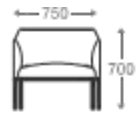

## SOFA

1 seater : (L)800mm x (D)700mm x (H)725mm  
2 seater : (L)1450mm x (D)700mm x (H)725mm  
3 seater : (L)2000mm x (D)700mm x (H)725mm

SS/MS Legs

Wooden Legs

\*Please read the disclaimer.

All figures in millimetres. The illustrated dimensions are mean values. They are valid for Products in Standard specification.

**2 seater :**  
(L)1325mm x (D)725mm x (H)700mm

**3 seater :**  
(L)1925mm x (D)725mm x (H)700mm

\*Please read the disclaimer.

All figures in millimetres. The illustrated dimensions are mean values. They are valid for Products in Standard specification.

## SOFA

- 1 seater : (L)750mm x (D)700mm x (H)700mm
- 2 seater : (L)1350mm x (D)700mm x (H)700mm
- 3 seater : (L)1950mm x (D)700mm x (H)700mm

SS/MS Base

Wooden Base

**1 seater :**  
(L)750mm x (D)700mm x (H)700mm

**2 seater :**  
(L)1350mm x (D)700mm x (H)700mm

**3 seater :**  
(L)1950mm x (D)700mm x (H)700mm

\*Please read the disclaimer.

All figures in millimetres. The illustrated dimensions are mean values. They are valid for Products in Standard specification.