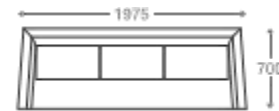

3 seater :
(L)1975mm x (D)700mm x (H)750mm