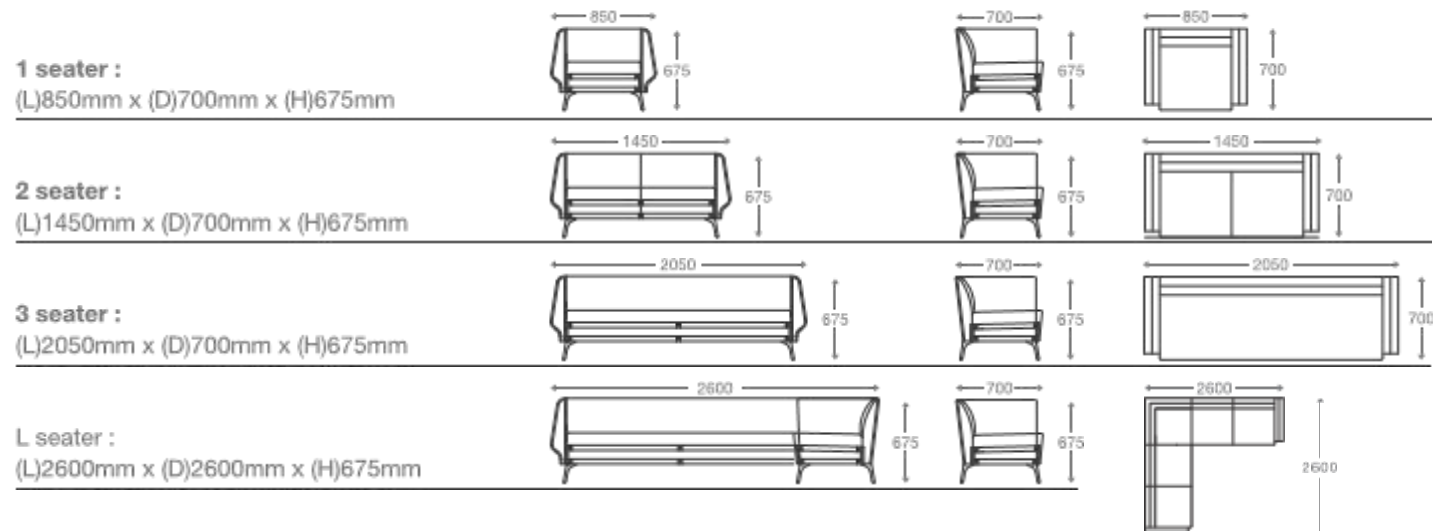

*Please read the disclaimer.

All figures in millimetres. The illustrated dimensions are mean values. They are valid for Products in Standard specification.