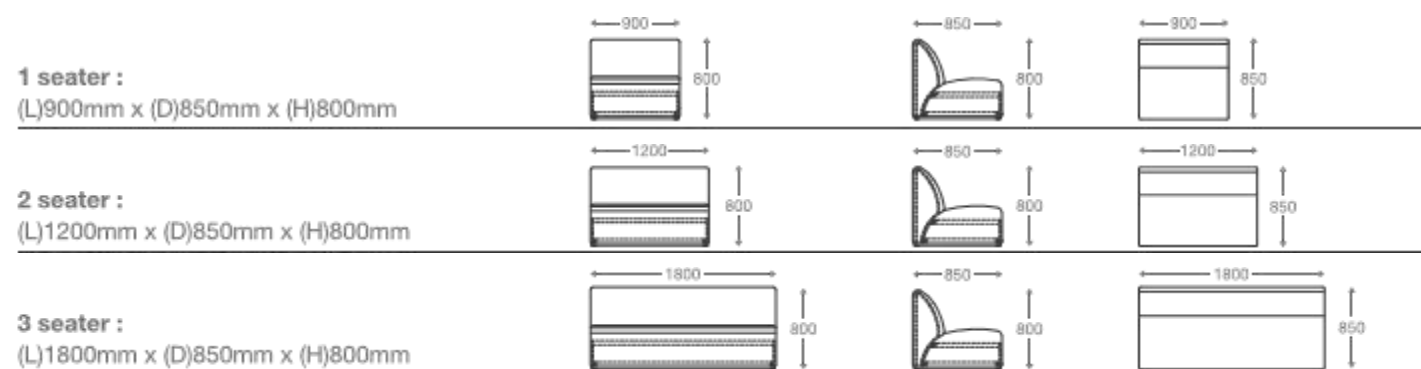

## SOFA

- 1 seater : (L)900mm x (D)850mm x (H)800mm
- 2 seater : (L)1200mm x (D)850mm x (H)800mm
- 3 seater : (L)1800mm x (D)850mm x (H)800mm

Wooden Legs

\*Please read the disclaimer.

All figures in millimetres. The illustrated dimensions are mean values. They are valid for Products in Standard specification.