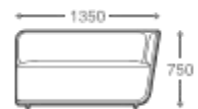

2 seater:  
(L)1570mm x (D)790mm x (H)720mm

3 seater:  
(L)1960mm x (D)790mm x (H)720mm

\*Please read the disclaimer.

All figures in millimetres. The illustrated dimensions are mean values. They are valid for Products in Standard specification.

## SOFA

1 seater : (L)825mm x (D)700mm x (H)750mm

2 seater : (L)1680mm x (D)700mm x (H)750mm

Left Module : (L)1350mm x (D)700mm x (H)750mm

Right Module : (L)1350mm x (D)700mm x (H)750mm

Armless Center : (L)1230mm x (D)700mm x (H)750mm

SS/MS legs

**1 seater :**  
(L)825mm x (D)700mm x (H)750mm

**2 seater :**  
(L)1680mm x (D)700mm x (H)750mm

**Left Module :**  
(L)1350mm x (D)700mm x (H)750mm

**Right Module :**  
(L)1350mm x (D)700mm x (H)750mm

**Armless Center :**  
(L)1230mm x (D)700mm x (H)750mm

\*Please read the disclaimer.

All figures in millimetres. The illustrated dimensions are mean values. They are valid for Products in Standard specification.