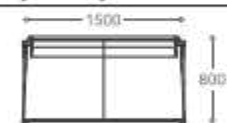

Wooden Legs

With Pattern

Without Pattern

**1 seater :**  
 (L)750mm x (D)800mm x (H)770mm  
 S(H)420mm x S(D)530mm

**2 seater :**  
 (L)1500mm x (D)800mm x (H)770mm  
 S(H)420mm x S(D)530mm

**3 seater :**  
 (L)2080mm x (D)800mm x (H)770mm  
 S(H)420mm x S(D)530mm