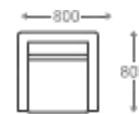

## SOFA

- 1 seater : (L)800mm x (D)800mm x (H)850mm
- 2 seater : (L)1460mm x (D)800mm x (H)850mm
- 3 seater : (L)2000mm x (D)800mm x (H)850mm

SS/MS Legs  
(1 Seater)

SS/MS Legs

Angular  
Wooden Legs

**1 seater :**  
(L)800mm x (D)800mm x (H)850mm

**2 seater :**  
(L)1460mm x (D)800mm x (H)850mm

**3 seater :**  
(L)2000mm x (D)800mm x (H)850mm

\*Please read the disclaimer.

All figures in millimetres. The illustrated dimensions are mean values. They are valid for Products in Standard specification.