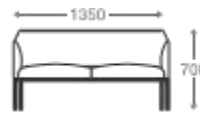

## SOFA

- 1 seater : (L)825mm x (D)825mm x (H)700mm
- 2 seater : (L)1620mm x (D)825mm x (H)700mm
- 3 seater : (L)2220mm x (D)825mm x (H)700mm

SS/MS Legs

**1 seater :**  
(L)825mm x (D)825mm x (H)700mm

**2 seater :**  
(L)1620mm x (D)825mm x (H)700mm

## SOFA

1 seater : (L)800mm x (D)700mm x (H)725mm  
2 seater : (L)1450mm x (D)700mm x (H)725mm  
3 seater : (L)2000mm x (D)700mm x (H)725mm

SS/MS Legs

Wooden Legs

\*Please read the disclaimer.

All figures in millimetres. The illustrated dimensions are mean values. They are valid for Products in Standard specification.

## SOFA

- 1 seater : (L)750mm x (D)700mm x (H)700mm
- 2 seater : (L)1350mm x (D)700mm x (H)700mm
- 3 seater : (L)1950mm x (D)700mm x (H)700mm

SS/MS Base

Wooden Base

**1 seater :**  
(L)750mm x (D)700mm x (H)700mm

**2 seater :**  
(L)1350mm x (D)700mm x (H)700mm

**3 seater :**  
(L)1950mm x (D)700mm x (H)700mm

\*Please read the disclaimer.

All figures in millimetres. The illustrated dimensions are mean values. They are valid for Products in Standard specification.