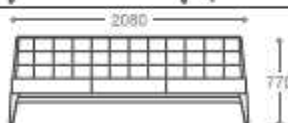

3 seater :

(L)2080mm x (D)800mm x (H)770mm
S(H)420mm x S(D)530mm