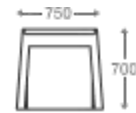

## SOFA

- 1 seater : (L)750mm x (D)700mm x (H)700mm
- 2 seater : (L)1350mm x (D)700mm x (H)700mm
- 3 seater : (L)1950mm x (D)700mm x (H)700mm

SS/MS Base

Wooden Base

**1 seater :**  
(L)750mm x (D)700mm x (H)700mm

**2 seater :**  
(L)1350mm x (D)700mm x (H)700mm

**3 seater :**  
(L)1950mm x (D)700mm x (H)700mm

\*Please read the disclaimer.

All figures in millimetres. The illustrated dimensions are mean values. They are valid for Products in Standard specification.