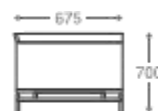

2 seater:  
(L)1570mm x (D)790mm x (H)720mm

3 seater:  
(L)1960mm x (D)790mm x (H)720mm

\*Please read the disclaimer.

All figures in millimetres. The illustrated dimensions are mean values. They are valid for Products in Standard specification.

3 seater:  
(L)1994mm x (D)785mm x (H)680mm

\*Please read the disclaimer.

All figures in millimetres. The illustrated dimensions are mean values. They are valid for Products in Standard specification.

## SOFA

1 seater : (L)850mm x (D)675mm x (H)700mm  
3 seater : (L)2250mm x (D)675mm x (H)700mm

SS/MS Legs

**1 seater :**  
(L)850mm x (D)675mm x (H)700mm

**3 seater :**  
(L)2250mm x (D)675mm x (H)700mm

\*Please read the disclaimer.