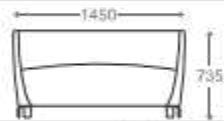

## SOFA

1 seater : (L)750mm x (D)700mm x (H)735mm  
2 seater : (L)1450mm x (D)700mm x (H)735mm  
3 seater : (L)2160mm x (D)700mm x (H)735mm

SS/MS Legs

Wooden Legs

**1 seater :**  
(L)750mm x (D)700mm x (H)735mm

**2 seater :**  
(L)1450mm x (D)700mm x (H)735mm

**3 seater :**  
(L)2160mm x (D)700mm x (H)735mm

\*Please read the disclaimer.

All figures in millimetres. The illustrated dimensions are mean values. They are valid for Products in Standard specification.