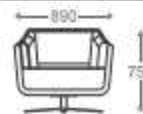

1 seater :
(L)890mm x (D)770mm x (H)750mm