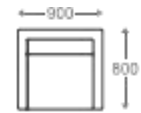

## SOFA

- 1 seater : (L)900mm x (D)800mm x (H)850mm
- 2 seater : (L)1600mm x (D)800mm x (H)850mm
- 3 seater : (L)2300mm x (D)800mm x (H)850mm

SS/MS Base

Wooden Base

**1 seater :**  
(L)900mm x (D)800mm x (H)850mm