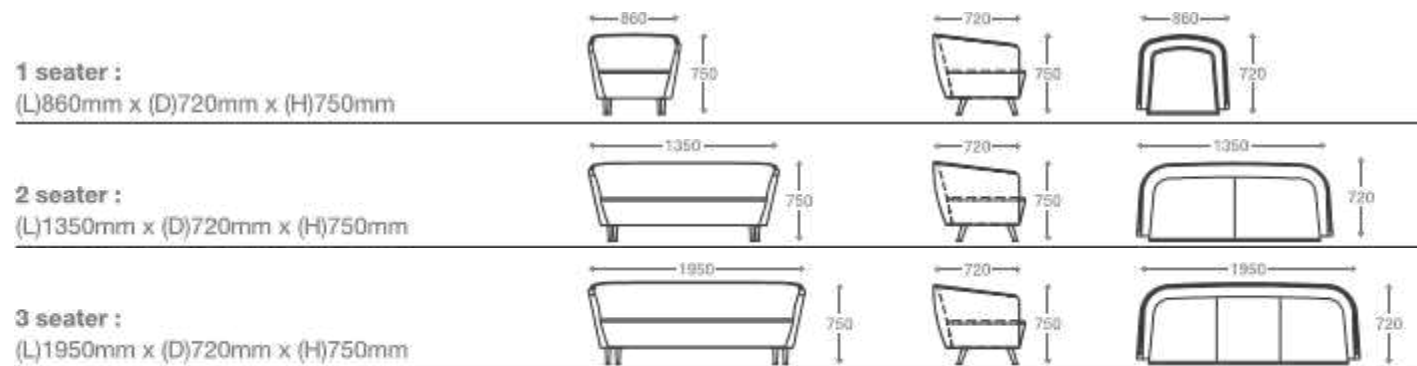

*Please read the disclaimer.

All figures in millimetres. The illustrated dimensions are mean values. They are valid for Products in Standard specification.