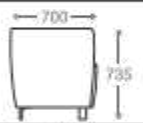

3 seater :
(L)2160mm x (D)700mm x (H)735mm