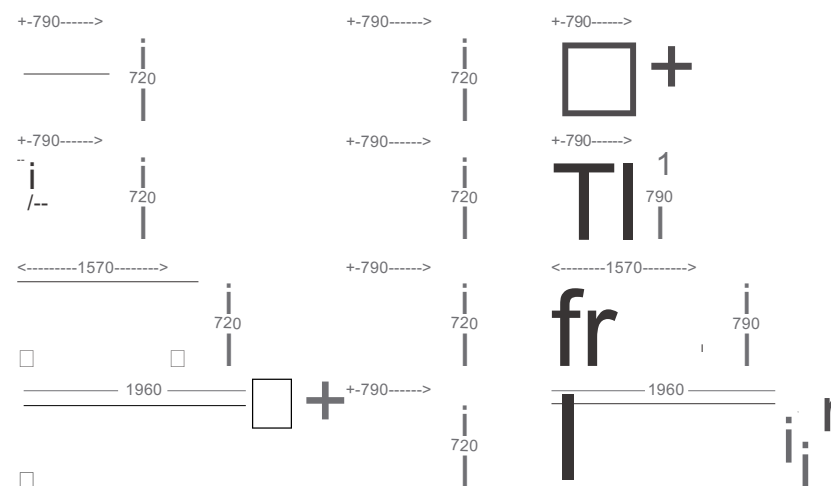

## SOFA

1 seater : (L)790mm x (D)790mm x (H)720mm

2 seater : (L)1570mm x (D)790mm x (H)720mm

3 seater : (L)1960mm x (D)790mm x (H)720mm

SS/MS Legs

1 seater:  
(L)790mm x (D)790mm x (H)720mm

1 seater:  
(L)790mm x (D)790mm x (H)720mm

2 seater:  
(L)1570mm x (D)790mm x (H)720mm

3 seater:  
(L)1960mm x (D)790mm x (H)720mm

\*Please read the disclaimer.

All figures in millimetres. The illustrated dimensions are mean values. They are valid for Products in Standard specification.