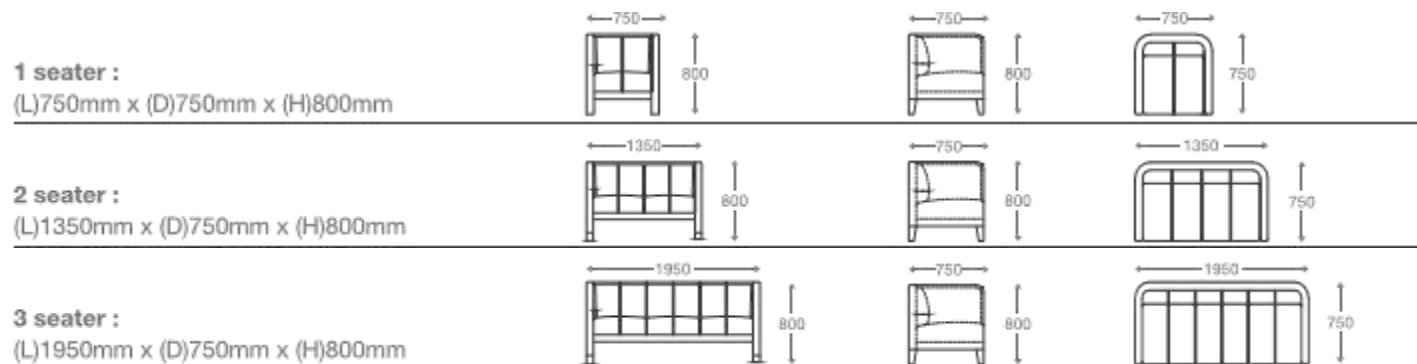

*Please read the disclaimer.

All figures in millimetres. The illustrated dimensions are mean values. They are valid for Products in Standard specification.