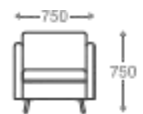

## SOFA

- 1 seater : (L)750mm x (D)750mm x (H)750mm
- 2 seater : (L)1350mm x (D)750mm x (H)750mm
- 3 seater : (L)1950mm x (D)750mm x (H)750mm

Round  
SS/MS Legs

Angular  
Wooden Legs

**1 seater :**  
(L)750mm x (D)750mm x (H)750mm

**2 seater :**  
(L)1350mm x (D)750mm x (H)750mm

**3 seater :**  
(L)1950mm x (D)750mm x (H)750mm

\*Please read the disclaimer.

All figures in millimetres. The illustrated dimensions are mean values. They are valid for Products in Standard specification.