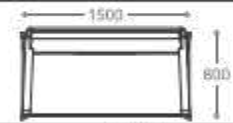

2 seater :

(L)1500mm x (D)800mm x (H)770mm
A(H)580mm x S(H)420mm x S(D)530mm