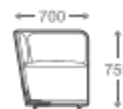

## SOFA

1 seater : (L)790mm x (D)790mm x (H)720mm

2 seater : (L)1570mm x (D)790mm x (H)720mm

3 seater : (L)1960mm x (D)790mm x (H)720mm

SS/MS Legs

1 seater:  
(L)790mm x (D)790mm x (H)720mm

1 seater:  
(L)790mm x (D)790mm x (H)720mm

## SOFA

1 seater : (L)825mm x (D)825mm x (H)750mm

2 seater : (L)1450mm x (D)825mm x (H)750mm

3 seater : (L)2100mm x (D)825mm x (H)750mm

SS/MS Legs

Wooden Legs

1 seater:  
(L)825mm x (D)825mm x (H)750mm

2 seater:  
(L)1450mm x (D)825mm x (H)750mm

SS/MS legs

**1 seater :**  
(L)825mm x (D)700mm x (H)750mm

**2 seater :**  
(L)1680mm x (D)700mm x (H)750mm

**Left Module :**  
(L)1350mm x (D)700mm x (H)750mm

**Right Module :**  
(L)1350mm x (D)700mm x (H)750mm

**Armless Center :**  
(L)1230mm x (D)700mm x (H)750mm

\*Please read the disclaimer.

All figures in millimetres. The illustrated dimensions are mean values. They are valid for Products in Standard specification.