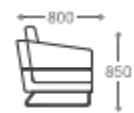

2 seater :
(L)1460mm x (D)800mm x (H)850mm