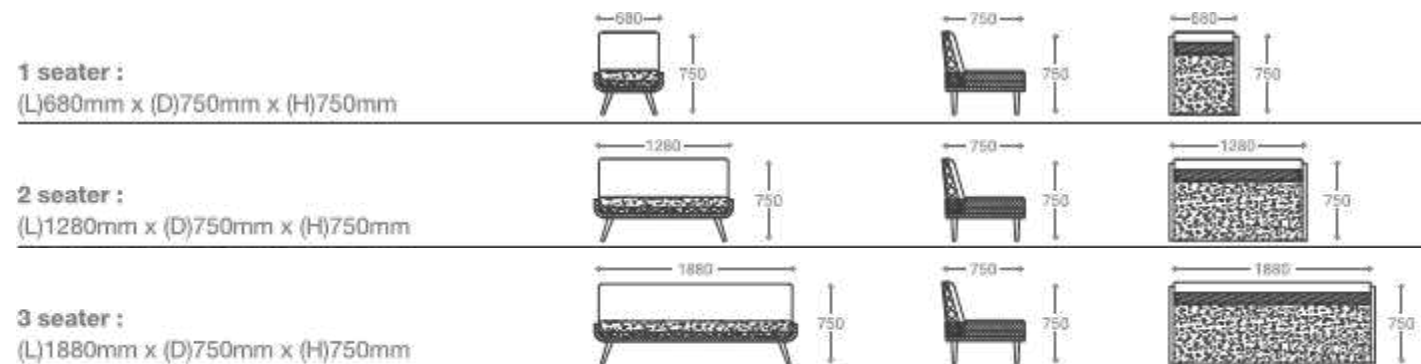

*Please read the disclaimer.

All figures in millimetres. The illustrated dimensions are mean values. They are valid for Products in Standard specification.