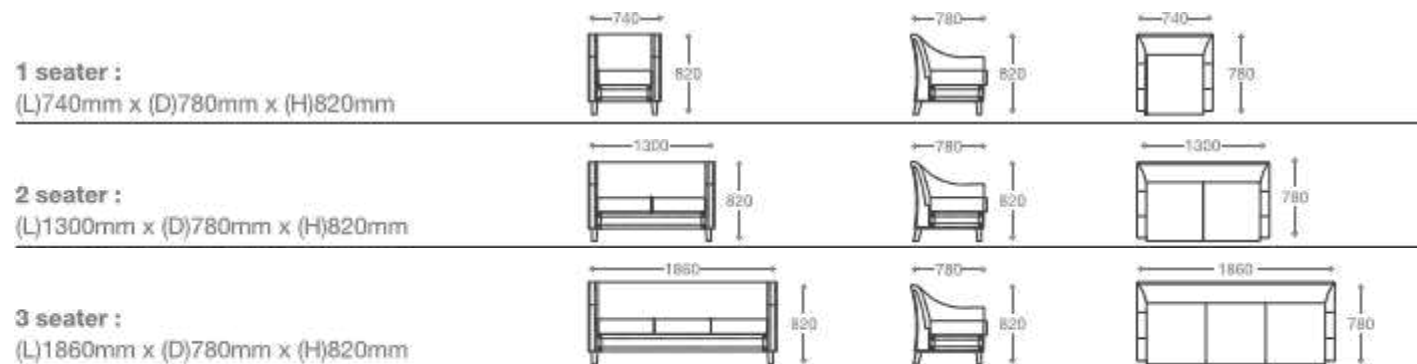

*Please read the disclaimer.

All figures in millimetres. The illustrated dimensions are mean values. They are valid for Products in Standard specification.