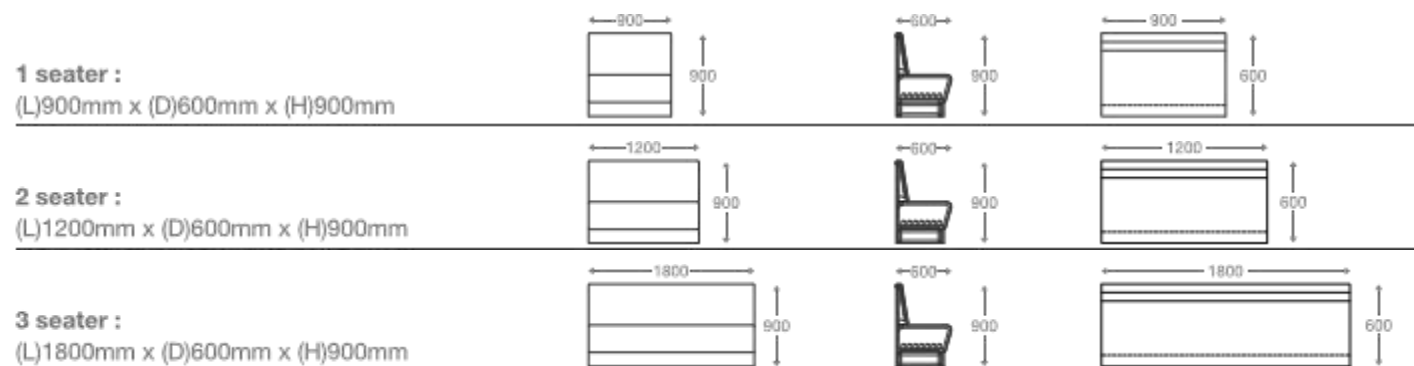

*Please read the disclaimer.

All figures in millimetres. The illustrated dimensions are mean values. They are valid for Products in Standard specification.