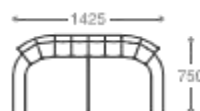

2 seater :
(L)1425mm x (D)750mm x (H)825mm