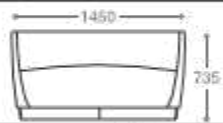

3 seater :
(L)2160mm x (D)700mm x (H)735mm