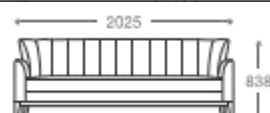

3 seater :
(L)2025mm x (D)750mm x (H)825mm