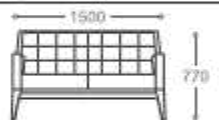

2 seater :

(L)1500mm x (D)800mm x (H)770mm
A(H)580mm x S(H)420mm x S(D)530mm