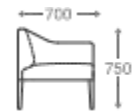

## SOFA

- 1 seater : (L)790mm x (D)700mm x (H)750mm
- 2 seater : (L)1500mm x (D)700mm x (H)750mm
- 3 seater : (L)1975mm x (D)700mm x (H)750mm

Wooden Legs

SS/MS Base

Wooden Base

**1 seater :**  
(L)790mm x (D)700mm x (H)750mm

**2 seater :**  
(L)1500mm x (D)700mm x (H)750mm

**3 seater :**  
(L)1975mm x (D)700mm x (H)750mm

\*Please read the disclaimer.

All figures in millimetres. The illustrated dimensions are mean values. They are valid for Products in Standard specification.