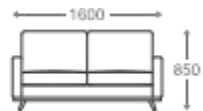

## SOFA

- 1 seater : (L)900mm x (D)800mm x (H)850mm
- 2 seater : (L)1600mm x (D)800mm x (H)850mm
- 3 seater : (L)2300mm x (D)800mm x (H)850mm

SS/MS Base

Wooden Base

**1 seater :**  
(L)900mm x (D)800mm x (H)850mm

**2 seater :**  
(L)1600mm x (D)800mm x (H)850mm

**3 seater :**  
(L)2300mm x (D)800mm x (H)850mm

\*Please read the disclaimer.

All figures in millimetres. The illustrated dimensions are mean values. They are valid for Products in Standard specification.