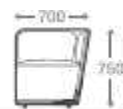

## SOFA

1 seater : (L)790mm x (D)790mm x (H)720mm

2 seater : (L)1570mm x (D)790mm x (H)720mm

3 seater : (L)1960mm x (D)790mm x (H)720mm

SS/MS Legs

1 seater:  
(L)790mm x (D)790mm x (H)720mm

1 seater:  
(L)790mm x (D)790mm x (H)720mm

1 seater (Single Arm) :  
(L)790mm x (D)790mm x (H)720mm

1 seater (Single Arm) :  
(L)790mm x (D)790mm x (H)720mm

2 seater (Single Arm) :  
(L)1190mm x (D)790mm x (H)720mm

SS/MS legs

**1 seater :**  
(L)825mm x (D)700mm x (H)750mm

**2 seater :**  
(L)1680mm x (D)700mm x (H)750mm

**Left Module :**  
(L)1350mm x (D)700mm x (H)750mm

**Right Module :**  
(L)1350mm x (D)700mm x (H)750mm

**Armless Center :**  
(L)1230mm x (D)700mm x (H)750mm

\*Please read the disclaimer.

All figures in millimetres. The illustrated dimensions are mean values. They are valid for Products in Standard specification.