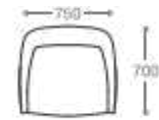

## SOFA

1 seater : (L)750mm x (D)700mm x (H)735mm  
2 seater : (L)1450mm x (D)700mm x (H)735mm  
3 seater : (L)2160mm x (D)700mm x (H)735mm

SS/MS Legs

Wooden Legs

**1 seater :**  
(L)750mm x (D)700mm x (H)735mm

**2 seater :**  
(L)1450mm x (D)700mm x (H)735mm

**3 seater :**  
(L)2160mm x (D)700mm x (H)735mm

\*Please read the disclaimer.

All figures in millimetres. The illustrated dimensions are mean values. They are valid for Products in Standard specification.