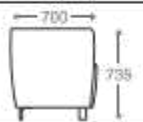

1 seater :
(L)750mm x (D)700mm x (H)735mm

2 seater :
(L)1450mm x (D)700mm x (H)735mm

3 seater :
(L)2160mm x (D)700mm x (H)735mm