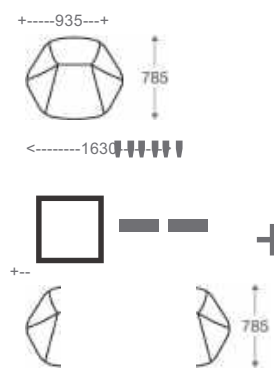

2 seater:  
(L)1570mm x (D)790mm x (H)720mm

3 seater:  
(L)1960mm x (D)790mm x (H)720mm

\*Please read the disclaimer.

All figures in millimetres. The illustrated dimensions are mean values. They are valid for Products in Standard specification.

## SOFA

1 seater : (L)935mm x (D)785mm x (H)680mm

2 seater : (L)1630mm x (D)785mm x (H)680mm

3 seater : (L)1994mm x (D)785mm x (H)680mm

SS/MS Legs

1 seater:  
(L)935mm x (D)785mm x (H)680mm

2 seater:  
(L)1630mm x (D)785mm x (H)680mm

3 seater:  
(L)1994mm x (D)785mm x (H)680mm

\*Please read the disclaimer.

All figures in millimetres. The illustrated dimensions are mean values. They are valid for Products in Standard specification.