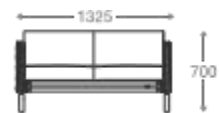

2 seater :
(L)1325mm x (D)725mm x (H)700mm