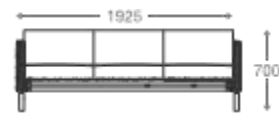

3 seater :
(L)1925mm x (D)725mm x (H)700mm