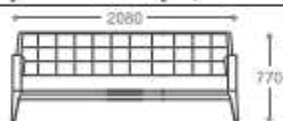

3 seater :

(L)2080mm x (D)800mm x (H)770mm
A(H)580mm x S(H)420mm x S(D)530mm