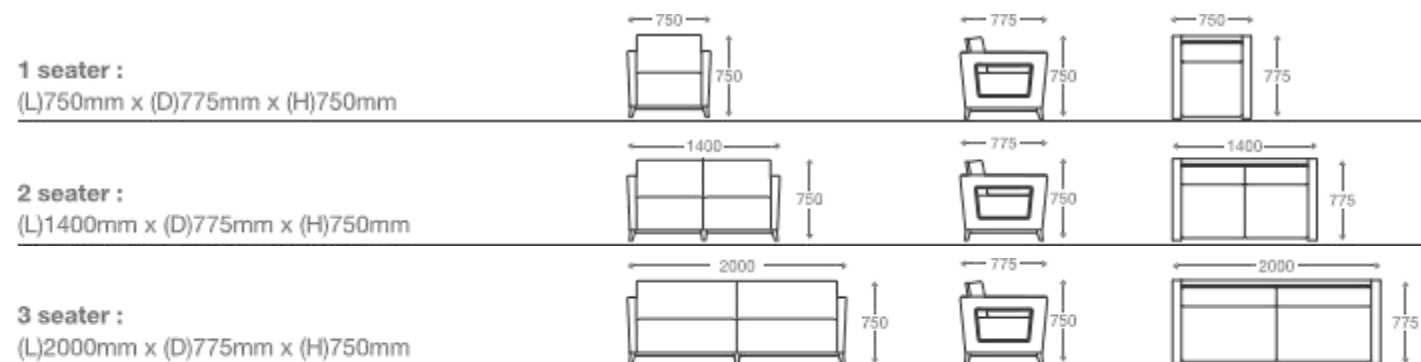

*Please read the disclaimer.

All figures in millimetres. The illustrated dimensions are mean values. They are valid for Products in Standard specification.