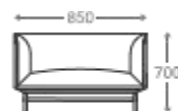

2 seater:  
(L)1570mm x (D)790mm x (H)720mm

3 seater:  
(L)1960mm x (D)790mm x (H)720mm

\*Please read the disclaimer.

All figures in millimetres. The illustrated dimensions are mean values. They are valid for Products in Standard specification.

3 seater:  
(L)2100mm x (D)825mm x (H)750mm

\*Please read the disclaimer.

All figures in millimetres. The illustrated dimensions are mean values. They are valid for Products in Standard specification.

3 seater:  
(L)1994mm x (D)785mm x (H)680mm

\*Please read the disclaimer.

All figures in millimetres. The illustrated dimensions are mean values. They are valid for Products in Standard specification.

## SOFA

1 seater : (L)850mm x (D)675mm x (H)700mm  
3 seater : (L)2250mm x (D)675mm x (H)700mm

SS/MS Legs

**1 seater :**  
(L)850mm x (D)675mm x (H)700mm

**3 seater :**  
(L)2250mm x (D)675mm x (H)700mm

\*Please read the disclaimer.