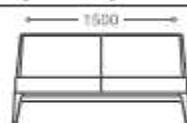

Wooden Legs

With Pattern

Without Pattern

**1 seater :**  
 (L)750mm x (D)800mm x (H)770mm  
 S(H)420mm x S(D)530mm

**2 seater :**  
 (L)1500mm x (D)800mm x (H)770mm  
 S(H)420mm x S(D)530mm

**3 seater :**  
 (L)2080mm x (D)800mm x (H)770mm  
 S(H)420mm x S(D)530mm