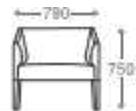

## SOFA

- 1 seater : (L)790mm x (D)700mm x (H)750mm
- 2 seater : (L)1500mm x (D)700mm x (H)750mm
- 3 seater : (L)1975mm x (D)700mm x (H)750mm

Wooden Legs

SS/MS Base

Wooden Base

**1 seater :**  
(L)790mm x (D)700mm x (H)750mm

**2 seater :**  
(L)1500mm x (D)700mm x (H)750mm

**3 seater :**  
(L)1975mm x (D)700mm x (H)750mm

\*Please read the disclaimer.

All figures in millimetres. The illustrated dimensions are mean values. They are valid for Products in Standard specification.