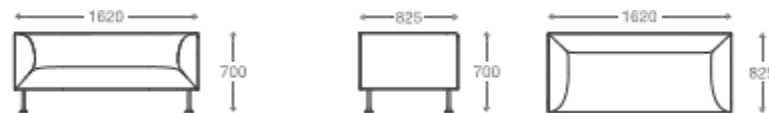

## SOFA

- 1 seater : (L)825mm x (D)825mm x (H)700mm
- 2 seater : (L)1620mm x (D)825mm x (H)700mm
- 3 seater : (L)2220mm x (D)825mm x (H)700mm

SS/MS Legs

**1 seater :**  
(L)825mm x (D)825mm x (H)700mm

**2 seater :**  
(L)1620mm x (D)825mm x (H)700mm

**3 seater :**  
(L)2220mm x (D)825mm x (H)700mm

\*Please read the disclaimer.

All figures in millimetres. The illustrated dimensions are mean values. They are valid for Products in Standard specification.