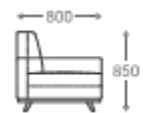

3 seater :
(L)2300mm x (D)800mm x (H)850mm