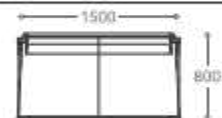

2 seater :

(L)1500mm x (D)800mm x (H)770mm
S(H)420mm x S(D)530mm