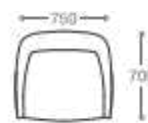

2 seater :
(L)1450mm x (D)700mm x (H)735mm