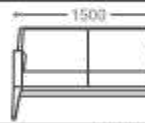

2 seater :

(L)1500mm x (D)800mm x (H)770mm
A(H)580mm x S(H)420mm x S(D)530mm