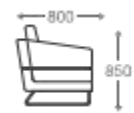

3 seater :
(L)2000mm x (D)800mm x (H)850mm