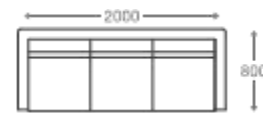

3 seater :
(L)2000mm x (D)800mm x (H)850mm