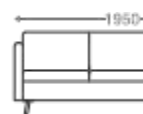

**2 seater :**  
(L)1350mm x (D)750mm x (H)750mm

**3 seater :**  
(L)1950mm x (D)750mm x (H)750mm

\*Please read the disclaimer.

All figures in millimetres. The illustrated dimensions are mean values. They are valid for Products in Standard specification.