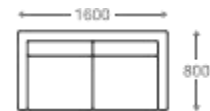

2 seater :
(L)1600mm x (D)800mm x (H)850mm