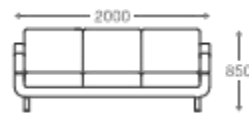

3 seater :
(L)2000mm x (D)800mm x (H)850mm