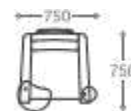

*Please read the disclaimer.

All figures in millimetres. The illustrated dimensions are mean values. They are valid for Products in Standard specification.