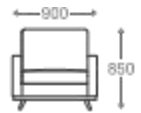

## SOFA

- 1 seater : (L)900mm x (D)800mm x (H)850mm
- 2 seater : (L)1600mm x (D)800mm x (H)850mm
- 3 seater : (L)2300mm x (D)800mm x (H)850mm

SS/MS Base

Wooden Base

**1 seater :**  
(L)900mm x (D)800mm x (H)850mm

**2 seater :**  
(L)1600mm x (D)800mm x (H)850mm

**3 seater :**  
(L)2300mm x (D)800mm x (H)850mm

\*Please read the disclaimer.

All figures in millimetres. The illustrated dimensions are mean values. They are valid for Products in Standard specification.