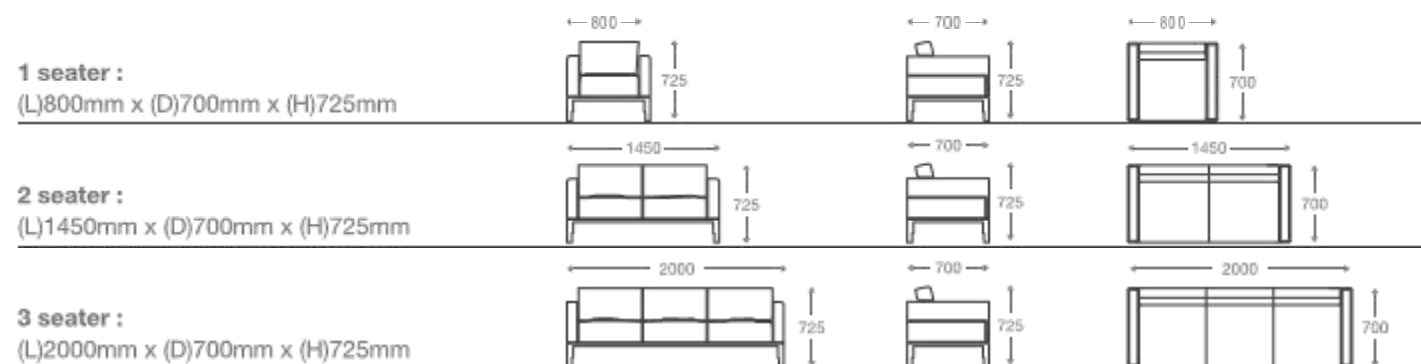

**3 seater :**  
(L)2450mm x (D)920mm x (H)925mm

\*Please read the disclaimer.

All figures in millimetres. The illustrated dimensions are mean values. They are valid for Products in Standard specification.

**3 seater :**  
(L)2000mm x (D)775mm x (H)675mm

\*Please read the disclaimer.

All figures in millimetres. The illustrated dimensions are mean values. They are valid for Products in Standard specification.

## SOFA

- 1 seater : (L)800mm x (D)700mm x (H)725mm
- 2 seater : (L)1450mm x (D)700mm x (H)725mm
- 3 seater : (L)2000mm x (D)700mm x (H)725mm

SS/MS Legs with  
Wood Surround

Wooden Legs with  
Wood Surround