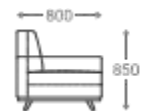

2 seater :
(L)1600mm x (D)800mm x (H)850mm