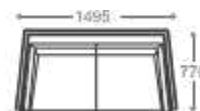

3 seater :
(L)2085mm x (D)770mm x (H)750mm