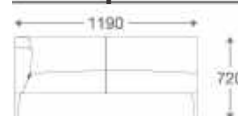

1 seater (Single Arm) :
(L)790mm x (D)790mm x (H)720mm

1 seater (Single Arm) :
(L)790mm x (D)790mm x (H)720mm

2 seater (Single Arm) :
(L)1190mm x (D)790mm x (H)720mm