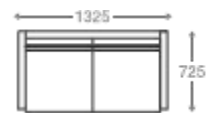

## SOFA

1 seater : (L)745mm x (D)725mm x (H)700mm  
2 seater : (L)1325mm x (D)725mm x (H)700mm  
3 seater : (L)1925mm x (D)725mm x (H)700mm

SS/MS Legs

Angular  
Wooden Legs

**1 seater :**  
(L)745mm x (D)725mm x (H)700mm

**2 seater :**  
(L)1325mm x (D)725mm x (H)700mm

**3 seater :**  
(L)1925mm x (D)725mm x (H)700mm

\*Please read the disclaimer.

All figures in millimetres. The illustrated dimensions are mean values. They are valid for Products in Standard specification.