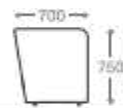

## SOFA

1 seater : (L)825mm x (D)700mm x (H)750mm

2 seater : (L)1680mm x (D)700mm x (H)750mm

Left Module : (L)1350mm x (D)700mm x (H)750mm

Right Module : (L)1350mm x (D)700mm x (H)750mm

Armless Center : (L)1230mm x (D)700mm x (H)750mm

SS/MS legs

**1 seater :**  
(L)825mm x (D)700mm x (H)750mm

**2 seater :**  
(L)1680mm x (D)700mm x (H)750mm

**Left Module :**  
(L)1350mm x (D)700mm x (H)750mm

**Right Module :**  
(L)1350mm x (D)700mm x (H)750mm

**Armless Center :**  
(L)1230mm x (D)700mm x (H)750mm

\*Please read the disclaimer.

All figures in millimetres. The illustrated dimensions are mean values. They are valid for Products in Standard specification.