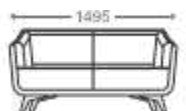

3 seater :
(L)2085mm x (D)770mm x (H)750mm