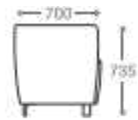

## SOFA

1 seater : (L)750mm x (D)700mm x (H)735mm  
2 seater : (L)1450mm x (D)700mm x (H)735mm  
3 seater : (L)2160mm x (D)700mm x (H)735mm

SS/MS Legs

Wooden Legs

**1 seater :**  
(L)750mm x (D)700mm x (H)735mm

**2 seater :**  
(L)1450mm x (D)700mm x (H)735mm

**3 seater :**  
(L)2160mm x (D)700mm x (H)735mm

\*Please read the disclaimer.

All figures in millimetres. The illustrated dimensions are mean values. They are valid for Products in Standard specification.