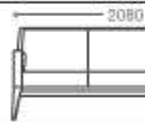

3 seater :

(L)2080mm x (D)800mm x (H)770mm
A(H)580mm x S(H)420mm x S(D)530mm

*Please read the disclaimer.

All figures in millimetres. The illustrated dimensions are mean values. They are valid for Products in Standard specification.