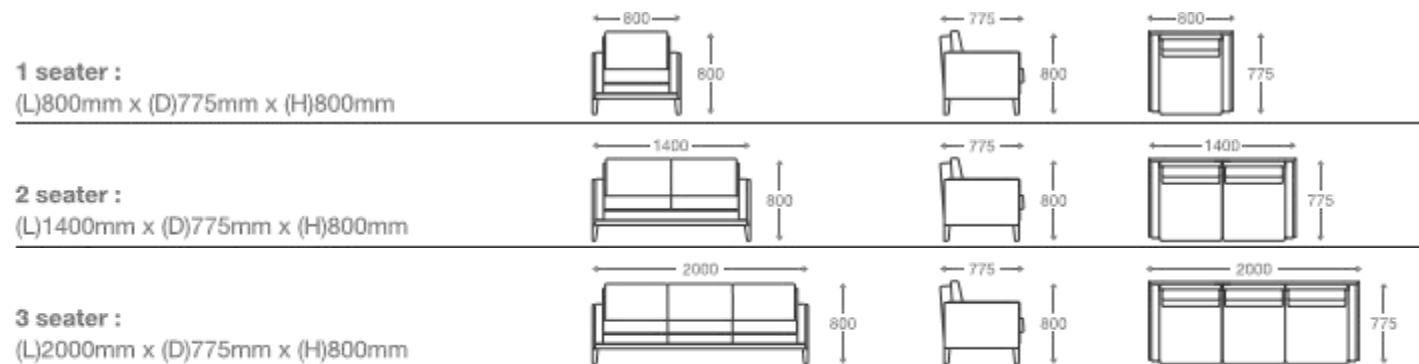

*Please read the disclaimer.

All figures in millimetres. The illustrated dimensions are mean values. They are valid for Products in Standard specification.