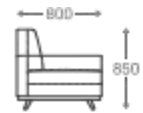

## SOFA

- 1 seater : (L)900mm x (D)800mm x (H)850mm
- 2 seater : (L)1600mm x (D)800mm x (H)850mm
- 3 seater : (L)2300mm x (D)800mm x (H)850mm

SS/MS Base

Wooden Base

**1 seater :**  
(L)900mm x (D)800mm x (H)850mm