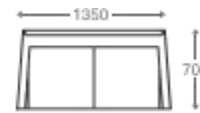

## SOFA

- 1 seater : (L)750mm x (D)700mm x (H)700mm
- 2 seater : (L)1350mm x (D)700mm x (H)700mm
- 3 seater : (L)1950mm x (D)700mm x (H)700mm

SS/MS Base

Wooden Base

**1 seater :**  
(L)750mm x (D)700mm x (H)700mm

**2 seater :**  
(L)1350mm x (D)700mm x (H)700mm

**3 seater :**  
(L)1950mm x (D)700mm x (H)700mm

\*Please read the disclaimer.

All figures in millimetres. The illustrated dimensions are mean values. They are valid for Products in Standard specification.