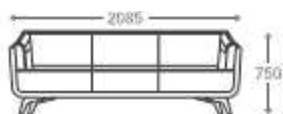

1 seater :
(L)890mm x (D)770mm x (H)750mm

2 seater :
(L)1495mm x (D)770mm x (H)750mm

3 seater :
(L)2085mm x (D)770mm x (H)750mm