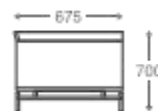

2 seater:  
(L)1570mm x (D)790mm x (H)720mm

3 seater:  
(L)1960mm x (D)790mm x (H)720mm

\*Please read the disclaimer.

All figures in millimetres. The illustrated dimensions are mean values. They are valid for Products in Standard specification.

3 seater:  
(L)2100mm x (D)825mm x (H)750mm

\*Please read the disclaimer.

All figures in millimetres. The illustrated dimensions are mean values. They are valid for Products in Standard specification.

## SOFA

1 seater : (L)850mm x (D)675mm x (H)700mm  
3 seater : (L)2250mm x (D)675mm x (H)700mm

SS/MS Legs

**1 seater :**  
(L)850mm x (D)675mm x (H)700mm

**3 seater :**  
(L)2250mm x (D)675mm x (H)700mm

\*Please read the disclaimer.

All figures in millimetres. The illustrated dimensions are mean values. They are valid for Products in Standard specification.