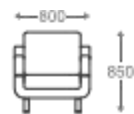

## SOFA

- 1 seater : (L)800mm x (D)800mm x (H)850mm
- 2 seater : (L)1460mm x (D)800mm x (H)850mm
- 3 seater : (L)2000mm x (D)800mm x (H)850mm

SS/MS Legs  
(1 Seater)

SS/MS Legs

Angular  
Wooden Legs

**1 seater :**  
(L)800mm x (D)800mm x (H)850mm

**2 seater :**  
(L)1460mm x (D)800mm x (H)850mm

**3 seater :**  
(L)2000mm x (D)800mm x (H)850mm

\*Please read the disclaimer.

All figures in millimetres. The illustrated dimensions are mean values. They are valid for Products in Standard specification.