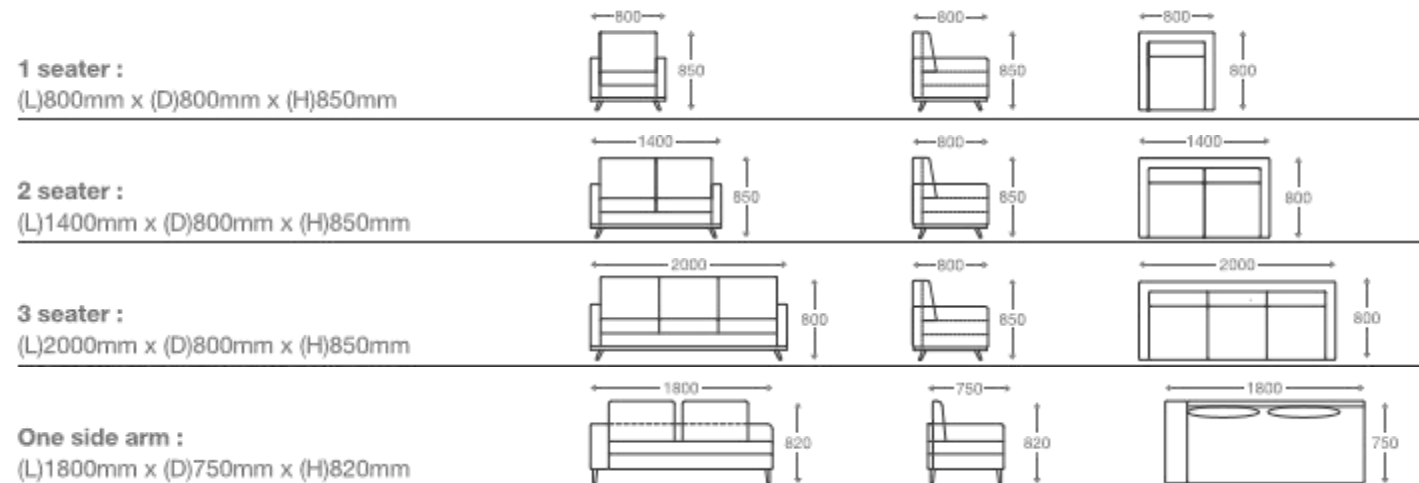

*Please read the disclaimer.

All figures in millimetres. The illustrated dimensions are mean values. They are valid for Products in Standard specification.