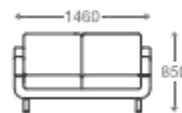

## SOFA

- 1 seater : (L)800mm x (D)800mm x (H)850mm
- 2 seater : (L)1460mm x (D)800mm x (H)850mm
- 3 seater : (L)2000mm x (D)800mm x (H)850mm

SS/MS Legs  
(1 Seater)

SS/MS Legs

Angular  
Wooden Legs

**1 seater :**  
(L)800mm x (D)800mm x (H)850mm

**2 seater :**  
(L)1460mm x (D)800mm x (H)850mm

**3 seater :**  
(L)2000mm x (D)800mm x (H)850mm

\*Please read the disclaimer.

All figures in millimetres. The illustrated dimensions are mean values. They are valid for Products in Standard specification.