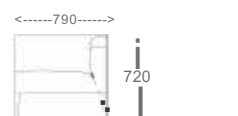

## SOFA

1 seater : (L)790mm x (D)790mm x (H)720mm

2 seater : (L)1570mm x (D)790mm x (H)720mm

3 seater : (L)1960mm x (D)790mm x (H)720mm

SS/MS Legs

1 seater:  
(L)790mm x (D)790mm x (H)720mm

1 seater:  
(L)790mm x (D)790mm x (H)720mm

2 seater:  
(L)1570mm x (D)790mm x (H)720mm

3 seater:  
(L)1960mm x (D)790mm x (H)720mm

\*Please read the disclaimer.

All figures in millimetres. The illustrated dimensions are mean values. They are valid for Products in Standard specification.

1 seater (Single Arm) :  
(L)790mm x (D)790mm x (H)720mm

1 seater (Single Arm) :  
(L)790mm x (D)790mm x (H)720mm

2 seater (Single Arm) :  
(L)1190mm x (D)790mm x (H)720mm