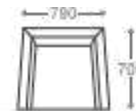

## SOFA

- 1 seater : (L)790mm x (D)700mm x (H)750mm
- 2 seater : (L)1500mm x (D)700mm x (H)750mm
- 3 seater : (L)1975mm x (D)700mm x (H)750mm

Wooden Legs

SS/MS Base

Wooden Base

**1 seater :**  
(L)790mm x (D)700mm x (H)750mm