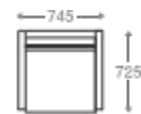

## SOFA

1 seater : (L)745mm x (D)725mm x (H)700mm  
2 seater : (L)1325mm x (D)725mm x (H)700mm  
3 seater : (L)1925mm x (D)725mm x (H)700mm

SS/MS Legs

Angular  
Wooden Legs

**1 seater :**  
(L)745mm x (D)725mm x (H)700mm

**2 seater :**  
(L)1325mm x (D)725mm x (H)700mm

**3 seater :**  
(L)1925mm x (D)725mm x (H)700mm

\*Please read the disclaimer.

All figures in millimetres. The illustrated dimensions are mean values. They are valid for Products in Standard specification.