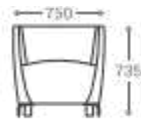

**2 seater :**  
(L)1500mm x (D)700mm x (H)750mm

**3 seater :**  
(L)1975mm x (D)700mm x (H)750mm

\*Please read the disclaimer.

All figures in millimetres. The illustrated dimensions are mean values. They are valid for Products in Standard specification.

## SOFA

1 seater : (L)750mm x (D)700mm x (H)735mm  
2 seater : (L)1450mm x (D)700mm x (H)735mm  
3 seater : (L)2160mm x (D)700mm x (H)735mm

SS/MS Legs

Wooden Legs

**1 seater :**  
(L)750mm x (D)700mm x (H)735mm

**2 seater :**  
(L)1450mm x (D)700mm x (H)735mm

**3 seater :**  
(L)2160mm x (D)700mm x (H)735mm

\*Please read the disclaimer.

All figures in millimetres. The illustrated dimensions are mean values. They are valid for Products in Standard specification.