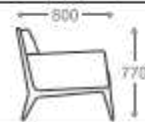

3 seater :

(L)2080mm x (D)800mm x (H)770mm
A(H)580mm x S(H)420mm x S(D)530mm

*Please read the disclaimer.

All figures in millimetres. The illustrated dimensions are mean values. They are valid for Products in Standard specification.