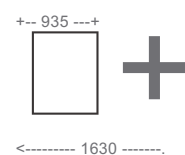

## SOFA

1 seater : (L)935mm x (D)785mm x (H)680mm

2 seater : (L)1630mm x (D)785mm x (H)680mm

3 seater : (L)1994mm x (D)785mm x (H)680mm

SS/MS Legs

1 seater:  
(L)935mm x (D)785mm x (H)680mm

2 seater:  
(L)1630mm x (D)785mm x (H)680mm

3 seater:  
(L)1994mm x (D)785mm x (H)680mm

\*Please read the disclaimer.

All figures in millimetres. The illustrated dimensions are mean values. They are valid for Products in Standard specification.