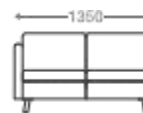

**2 seater :**  
(L)1350mm x (D)750mm x (H)750mm

**3 seater :**  
(L)1950mm x (D)750mm x (H)750mm

\*Please read the disclaimer.

All figures in millimetres. The illustrated dimensions are mean values. They are valid for Products in Standard specification.