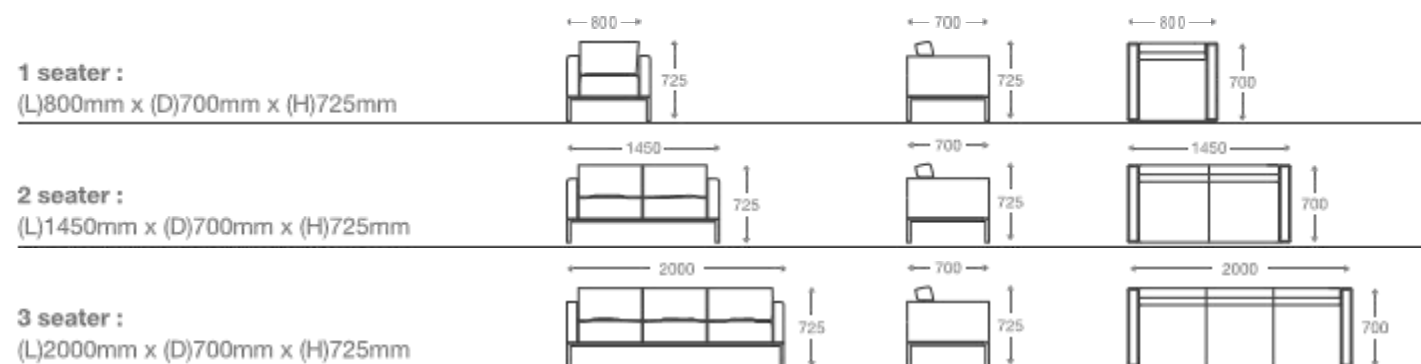

**3 seater :**  
(L)2450mm x (D)920mm x (H)925mm

\*Please read the disclaimer.

All figures in millimetres. The illustrated dimensions are mean values. They are valid for Products in Standard specification.

**3 seater :**  
(L)2000mm x (D)775mm x (H)675mm

\*Please read the disclaimer.

All figures in millimetres. The illustrated dimensions are mean values. They are valid for Products in Standard specification.

## SOFA

1 seater : (L)800mm x (D)700mm x (H)725mm  
2 seater : (L)1450mm x (D)700mm x (H)725mm  
3 seater : (L)2000mm x (D)700mm x (H)725mm

SS/MS Legs

Wooden Legs

\*Please read the disclaimer.

All figures in millimetres. The illustrated dimensions are mean values. They are valid for Products in Standard specification.