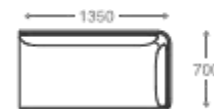

## SOFA

1 seater : (L)825mm x (D)700mm x (H)750mm

2 seater : (L)1680mm x (D)700mm x (H)750mm

Left Module : (L)1350mm x (D)700mm x (H)750mm

Right Module : (L)1350mm x (D)700mm x (H)750mm

Armless Center : (L)1230mm x (D)700mm x (H)750mm

SS/MS legs

**1 seater :**  
(L)825mm x (D)700mm x (H)750mm

**2 seater :**  
(L)1680mm x (D)700mm x (H)750mm

**Left Module :**  
(L)1350mm x (D)700mm x (H)750mm

**Right Module :**  
(L)1350mm x (D)700mm x (H)750mm

**Armless Center :**  
(L)1230mm x (D)700mm x (H)750mm

\*Please read the disclaimer.

All figures in millimetres. The illustrated dimensions are mean values. They are valid for Products in Standard specification.