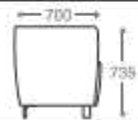

## SOFA

1 seater : (L)750mm x (D)700mm x (H)735mm  
2 seater : (L)1450mm x (D)700mm x (H)735mm  
3 seater : (L)2160mm x (D)700mm x (H)735mm

SS/MS Legs

Wooden Legs

**1 seater :**  
(L)750mm x (D)700mm x (H)735mm

**2 seater :**  
(L)1450mm x (D)700mm x (H)735mm

**3 seater :**  
(L)2160mm x (D)700mm x (H)735mm

\*Please read the disclaimer.

All figures in millimetres. The illustrated dimensions are mean values. They are valid for Products in Standard specification.