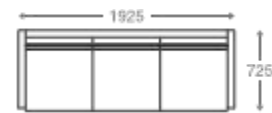

## SOFA

1 seater : (L)745mm x (D)725mm x (H)700mm  
2 seater : (L)1325mm x (D)725mm x (H)700mm  
3 seater : (L)1925mm x (D)725mm x (H)700mm

SS/MS Legs

Angular  
Wooden Legs

**1 seater :**  
(L)745mm x (D)725mm x (H)700mm

**2 seater :**  
(L)1325mm x (D)725mm x (H)700mm

**3 seater :**  
(L)1925mm x (D)725mm x (H)700mm

\*Please read the disclaimer.

All figures in millimetres. The illustrated dimensions are mean values. They are valid for Products in Standard specification.