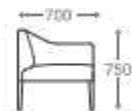

## SOFA

- 1 seater : (L)790mm x (D)700mm x (H)750mm
- 2 seater : (L)1500mm x (D)700mm x (H)750mm
- 3 seater : (L)1975mm x (D)700mm x (H)750mm

Wooden Legs

SS/MS Base

Wooden Base

**1 seater :**  
(L)790mm x (D)700mm x (H)750mm

**2 seater :**  
(L)1500mm x (D)700mm x (H)750mm

**3 seater :**  
(L)1975mm x (D)700mm x (H)750mm

\*Please read the disclaimer.

All figures in millimetres. The illustrated dimensions are mean values. They are valid for Products in Standard specification.