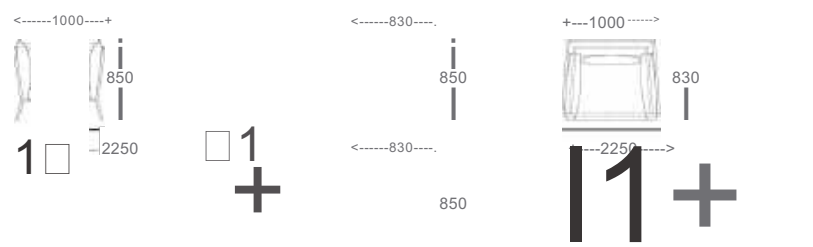

## SOFA

1 seater : (L)1000mm x (D)830mm x (H)850mm

3 seater : (L)2250mm x (D)830mm x (H)850mm

SS/MS Legs

1 seater:  
(L)1000mm x (D)830mm x (H)850mm

3 seater:  
(L)2250mm x (D)830mm x (H)850mm

\*Please read the disclaimer.

All figures in millimetres. The illustrated dimensions are mean values. They are valid for Products in Standard specification.