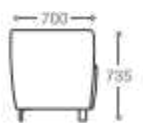

2 seater :
(L)1450mm x (D)700mm x (H)735mm