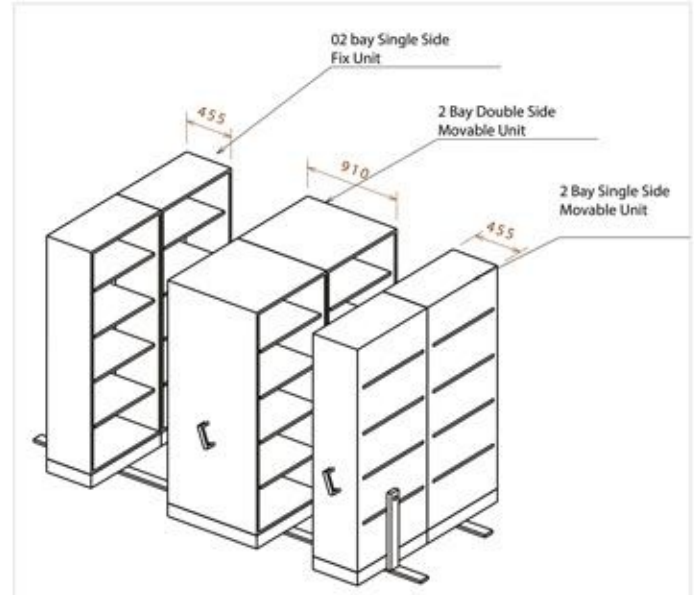

Optimize the space

Mobile storage systems are three times more space efficient than conventional filing and shelving at half the cost.

When storage needs outgrow available space, the problem usually tackled with a move to larger premises, an expensive option. But there is an alternative, you can increase storage efficiently with a mobile shelving system, that :

- A. Saves Money
- B. Boost Efficiency
- C. Improves your Working Environment

ORGANISE -4 TWO BAY (PUSH PULL TYPE)