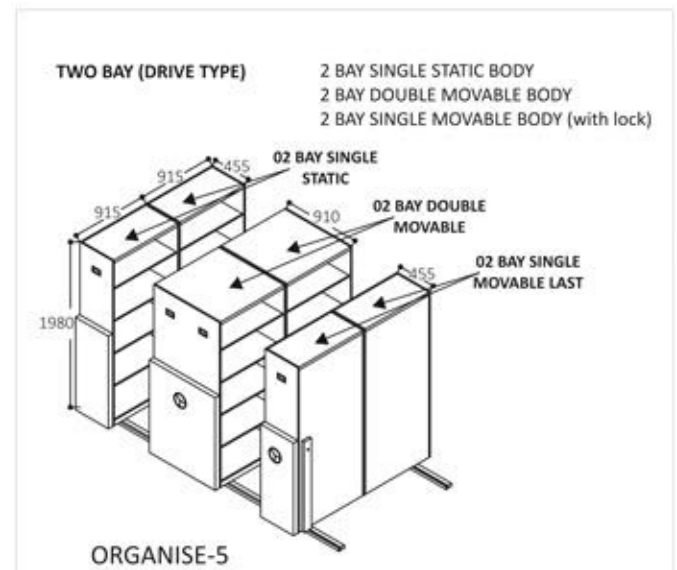

studio
transforming SPACES

Push Pull Type Compactors

The system can be opened by pushing handles left or right. Ideal for smaller, low activity, limited-access storage areas.

Drive Type Compactors

The system can be opened by rotating ergonomically designed handles. Ideal for medium-sized storage system with higher activity levels, heavier load factors, great carriage lengths and a larger number of system ranges.