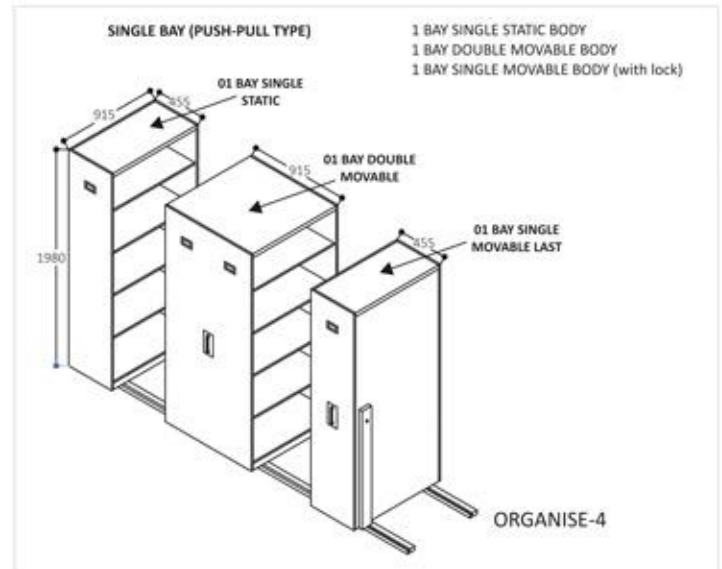

Organise Compactor

Series

studio
transforming SPACES

Push Pull Type Compactors

The system can be opened by pushing handles left or right. Ideal for smaller, low activity, limited-access storage areas.

Drive Type Compactors

The system can be opened by rotating ergonomically designed handles. Ideal for medium-sized storage system with higher activity levels, heavier load factors, great carriage lengths and a larger number of system ranges.

*The images of the compactors shown here are for reference purpose only, the actual product may vary in finish and colors