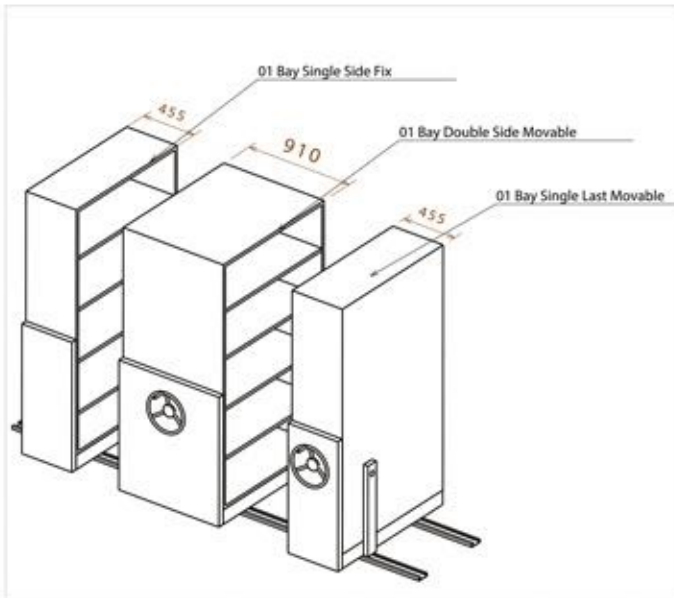

ORGANISE -5 ONE BAY (DRIVE TYPE)