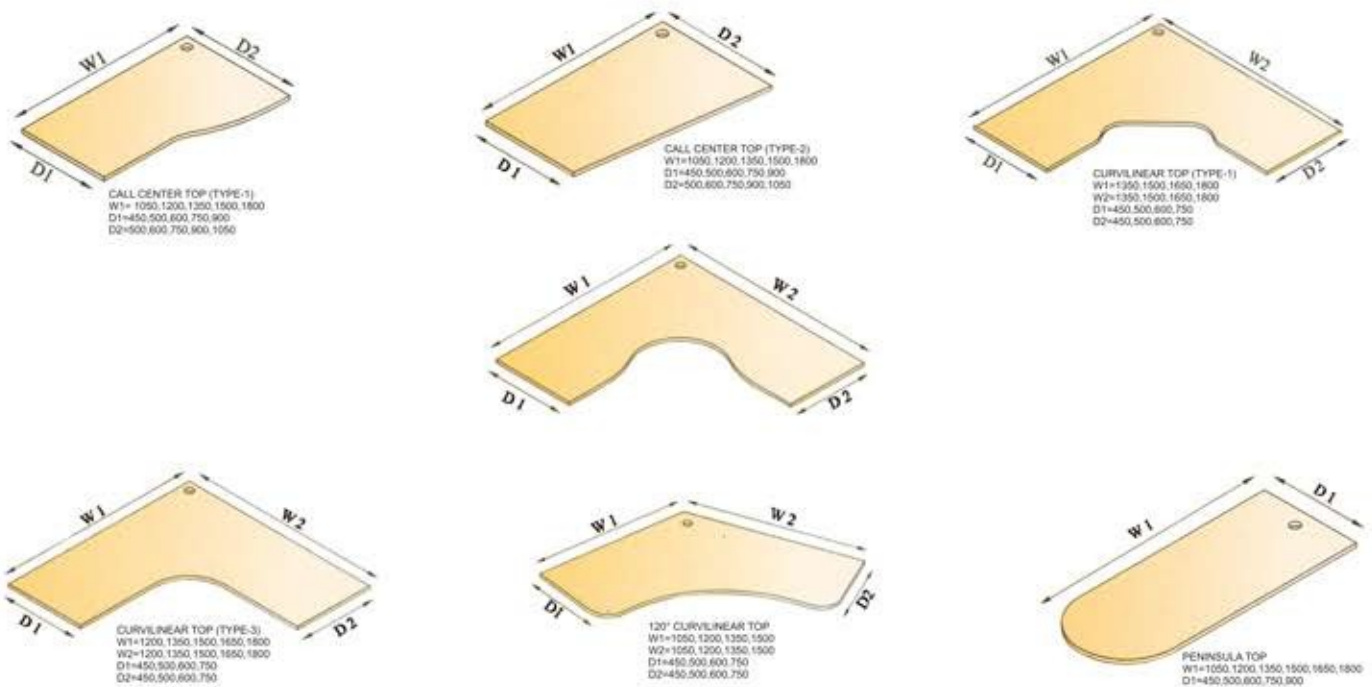

LAMINATES OPTION

*(For DX shade rate will be charged extra.)

POWDER COATS

FABRICS

CLUSTER OPTION

GABLE OPTION

WORK TOP OPTION

Design & Specifications are subject to change without prior notice.