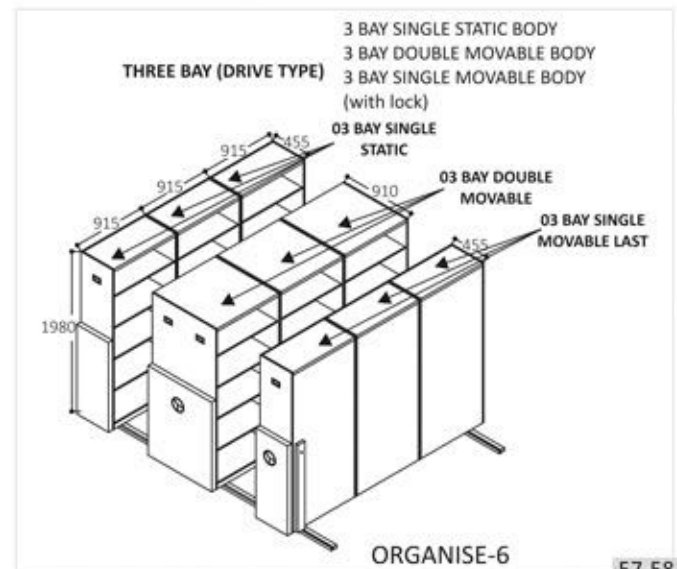

studio
transforming SPACES

Push Pull Type Compactors

The system can be opened by pushing handles left or right. Ideal for smaller, low activity, limited-access storage areas.

Drive Type Compactors

The system can be opened by rotating ergonomically designed handles. Ideal for medium-sized storage system with higher activity levels, heavier load factors, great carriage lengths and a larger number of system ranges.