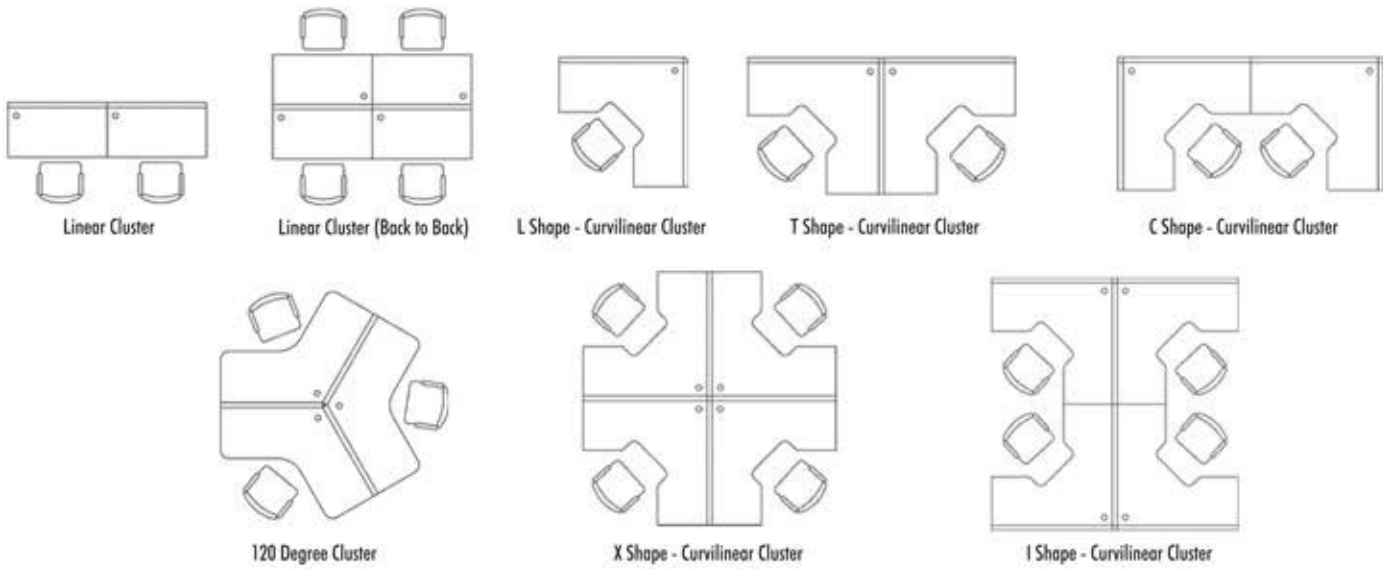

LAMINATES OPTION

*(For DX shade rate will be charged extra.)

POWDER COATS

FABRICS

CLUSTER OPTION

GABLE OPTION

WORK TOP OPTION

Design & Specifications are subject to change without prior notice.