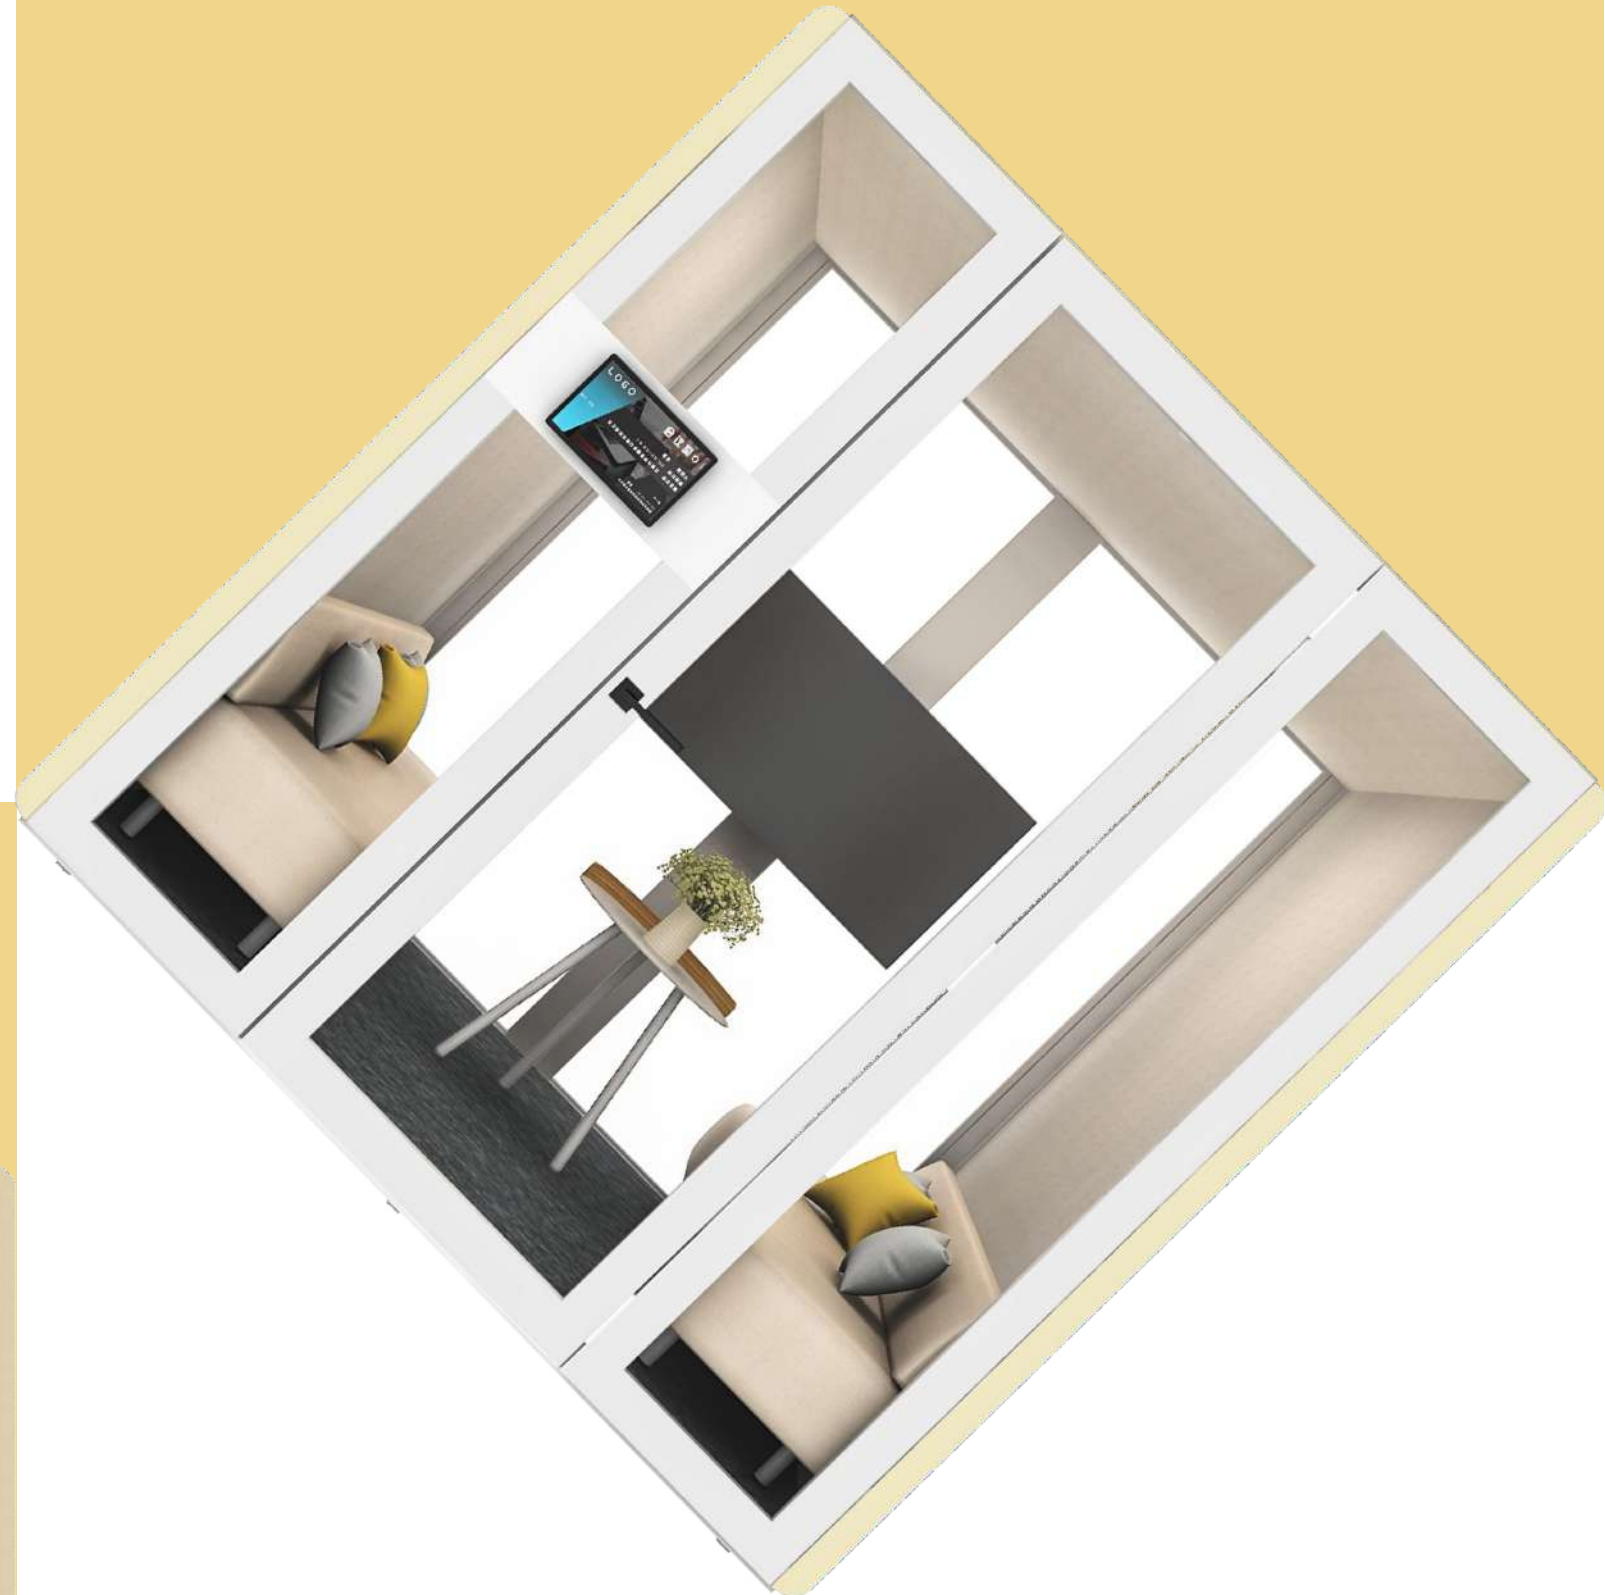

Internal configuration

Product parameters

M : 1500mm*1200mm*2300mm

H
U
S
H

Model M single room is equipped with conference door plate, which can set the use state, so that people are not disturbed; it is equipped with power supply, lighting and fan one key switch, which can place the writing board and white board of notebook for easy reading and recording; the hook can be used to place coat and carry on bag, and the interior is equipped with bar chair, which is more comfortable to use. The single room can be used as reading room, study room, violin room and personal rest room.

XL : 2200mm*2100mm*2300mm

XL type negotiation room is equipped with conference door plate, which can set the use status to avoid disturbance; it is equipped with one key switch of power supply, lighting and fan; the display (equipped with intelligent conference system or education system) is convenient for negotiation and training. The interior can be equipped with education type lifting table, education double column lifting display (or whiteboard), etc., which is convenient for meeting and education and training; it can also be equipped with leisure sofa and tea table as an independent and quiet communication space.

Internal configuration

The door plate is provided on the outside, and the lift bar chair, edu boat type lifting table and edu double column lifting display (or white board) are equipped inside.

With door plate on the outside, the display is installed on the wall, which can be lifted up and down, the interior is equipped with lifting bar chair and edu boat type lifting table.

Outside with the door plate, internal configuration monitor, sofa (with pillow), Ruiz tea table.

H U

It has a doorplate on the outside, a lift bar chair, an edu boat type lifting table and a fixed display on the desktop.