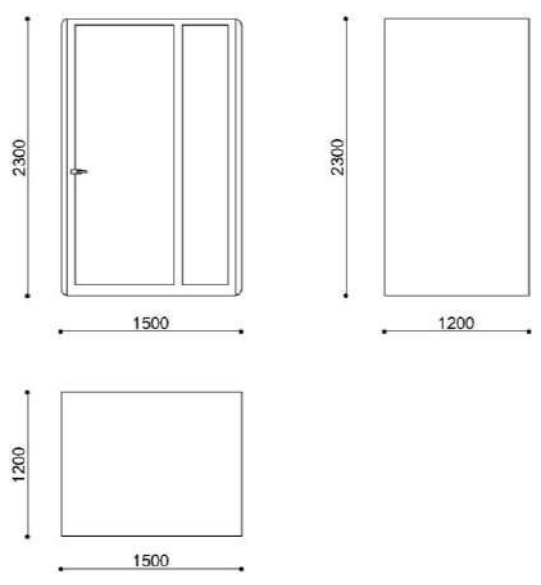

Product parameters

S : 1000mm*1000mm*2300mm

H
U
S
H

Colorful colors bring vitality to work and life. The telephone booth provides a quiet and private space with remarkable sound insulation effect, which allows you to speak freely. There is a small table board inside, which can place the objects in your hand; it is equipped with power supply, lighting and fan one key switch; the white board provides the recording function to communicate at any time and record at any time.

Internal configuration

Product parameters

M : 1500mm*1200mm*2300mm

H
U
S
H

Model M single room is equipped with conference door plate, which can set the use state, so that people are not disturbed; it is equipped with power supply, lighting and fan one key switch, which can place the writing board and white board of notebook for easy reading and recording; the hook can be used to place coat and carry on bag, and the interior is equipped with bar chair, which is more comfortable to use. The single room can be used as reading room, study room, violin room and personal rest room.

Internal configuration

HUSH

Product parameters

L : 2200mm*1500mm*2300mm

H
U
S
H

The L-type negotiation room is equipped with conference door plate, which can set the use state to avoid disturbance; it is equipped with one key switch of power supply, lighting and fan; the display (equipped with intelligent conference system or education system) is convenient for negotiation, meeting and education. When the interior does not need to be equipped with conference and education functions, it can be used as piano room, equipment room, lounge, etc.