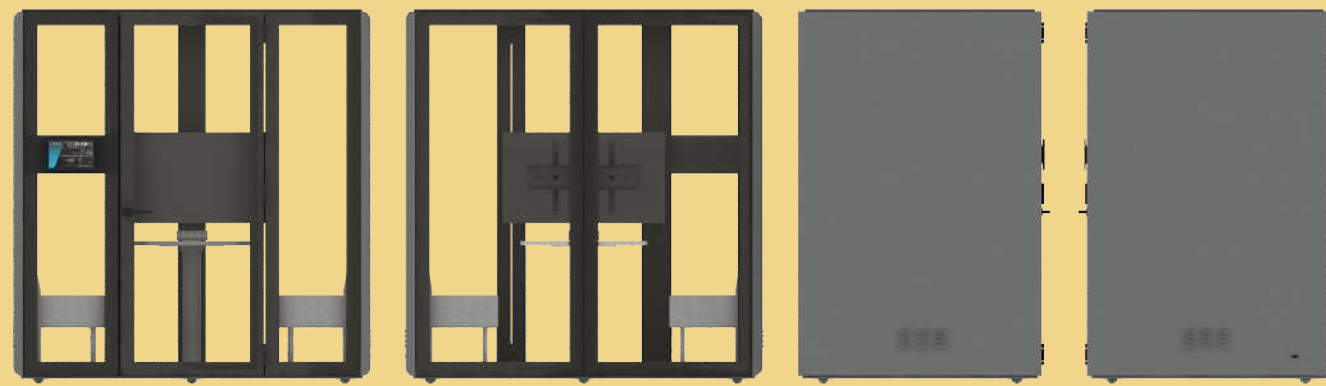

Product parameters

S : 1000mm*1000mm*2300mm

H
U
S
H

Colorful colors bring vitality to work and life. The telephone booth provides a quiet and private space with remarkable sound insulation effect, which allows you to speak freely. There is a small table board inside, which can place the objects in your hand; it is equipped with power supply, lighting and fan one key switch; the white board provides the recording function to communicate at any time and record at any time.

Internal configuration

Product parameters

M : 1500mm*1200mm*2300mm

H
U
S
H

Model M single room is equipped with conference door plate, which can set the use state, so that people are not disturbed; it is equipped with power supply, lighting and fan one key switch, which can place the writing board and white board of notebook for easy reading and recording; the hook can be used to place coat and carry on bag, and the interior is equipped with bar chair, which is more comfortable to use. The single room can be used as reading room, study room, violin room and personal rest room.

Internal configuration

HUSH

Product parameters

L : 2200mm*1500mm*2300mm

H
U
S
H

The L-type negotiation room is equipped with conference door plate, which can set the use state to avoid disturbance; it is equipped with one key switch of power supply, lighting and fan; the display (equipped with intelligent conference system or education system) is convenient for negotiation, meeting and education. When the interior does not need to be equipped with conference and education functions, it can be used as piano room, equipment room, lounge, etc.