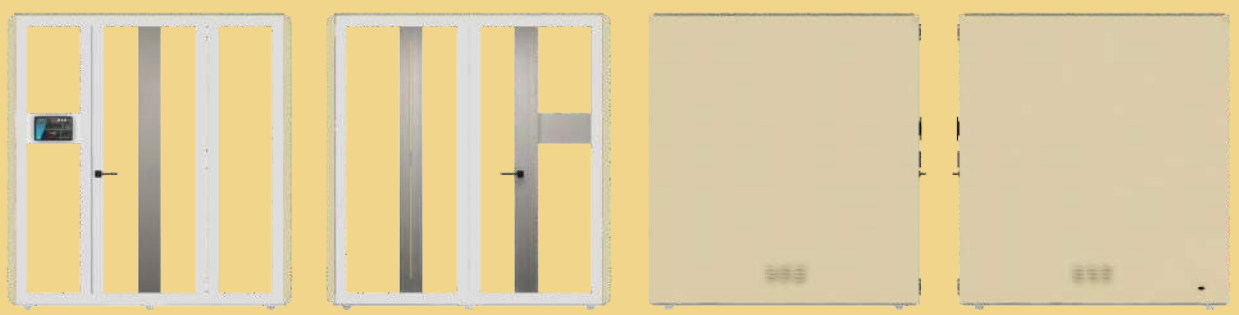

Internal configuration

Product parameters

M : 1500mm*1200mm*2300mm

H
U
S
H

Model M single room is equipped with conference door plate, which can set the use state, so that people are not disturbed; it is equipped with power supply, lighting and fan one key switch, which can place the writing board and white board of notebook for easy reading and recording; the hook can be used to place coat and carry on bag, and the interior is equipped with bar chair, which is more comfortable to use. The single room can be used as reading room, study room, violin room and personal rest room.

Internal configuration

HUSH

Product parameters

L : 2200mm*1500mm*2300mm

H
U
S
H

The L-type negotiation room is equipped with conference door plate, which can set the use state to avoid disturbance; it is equipped with one key switch of power supply, lighting and fan; the display (equipped with intelligent conference system or education system) is convenient for negotiation, meeting and education. When the interior does not need to be equipped with conference and education functions, it can be used as piano room, equipment room, lounge, etc.

XL : 2200mm*2100mm*2300mm

XL type negotiation room is equipped with conference door plate, which can set the use status to avoid disturbance; it is equipped with one key switch of power supply, lighting and fan; the display (equipped with intelligent conference system or education system) is convenient for negotiation and training. The interior can be equipped with education type lifting table, education double column lifting display (or whiteboard), etc., which is convenient for meeting and education and training; it can also be equipped with leisure sofa and tea table as an independent and quiet communication space.