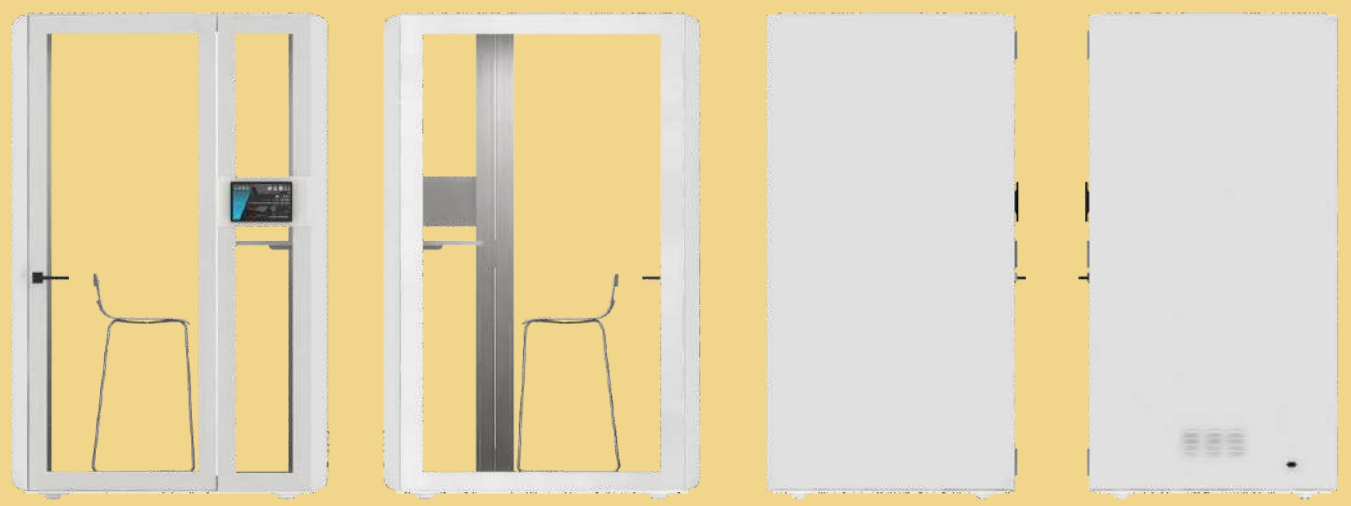

Product parameters

S : 1000mm*1000mm*2300mm

H
U
S
H

Colorful colors bring vitality to work and life. The telephone booth provides a quiet and private space with remarkable sound insulation effect, which allows you to speak freely. There is a small table board inside, which can place the objects in your hand; it is equipped with power supply, lighting and fan one key switch; the white board provides the recording function to communicate at any time and record at any time.

Internal configuration

Product parameters

M : 1500mm*1200mm*2300mm

H
U
S
H

Model M single room is equipped with conference door plate, which can set the use state, so that people are not disturbed; it is equipped with power supply, lighting and fan one key switch, which can place the writing board and white board of notebook for easy reading and recording; the hook can be used to place coat and carry on bag, and the interior is equipped with bar chair, which is more comfortable to use. The single room can be used as reading room, study room, violin room and personal rest room.

Internal configuration

HUSH

Product parameters

L : 2200mm*1500mm*2300mm

H
U
S
H

The L-type negotiation room is equipped with conference door plate, which can set the use state to avoid disturbance; it is equipped with one key switch of power supply, lighting and fan; the display (equipped with intelligent conference system or education system) is convenient for negotiation, meeting and education. When the interior does not need to be equipped with conference and education functions, it can be used as piano room, equipment room, lounge, etc.

Outside with the door plate, internal configuration monitor, sofa (with pillow), Ruiz tea table.

H U

It has a doorplate on the outside, a lift bar chair, an edu boat type lifting table and a fixed display on the desktop.