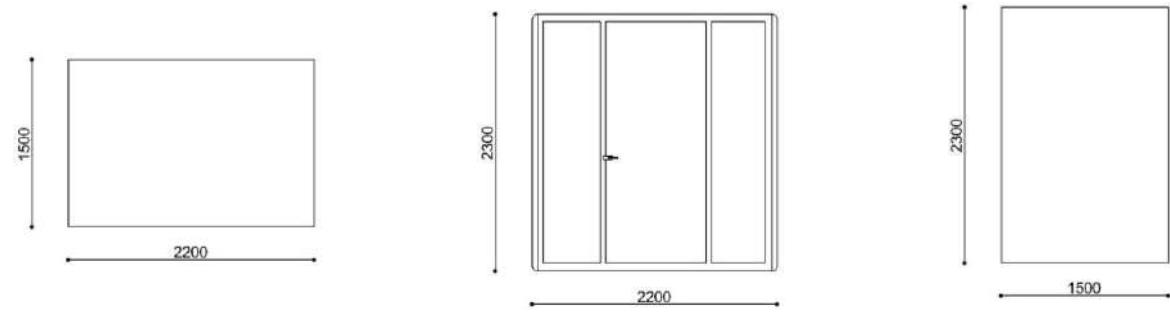

Internal configuration

Product parameters

M : 1500mm*1200mm*2300mm

H
U
S
H

Model M single room is equipped with conference door plate, which can set the use state, so that people are not disturbed; it is equipped with power supply, lighting and fan one key switch, which can place the writing board and white board of notebook for easy reading and recording; the hook can be used to place coat and carry on bag, and the interior is equipped with bar chair, which is more comfortable to use. The single room can be used as reading room, study room, violin room and personal rest room.

Internal configuration

HUSH

Product parameters

L : 2200mm*1500mm*2300mm

H
U
S
H

The L-type negotiation room is equipped with conference door plate, which can set the use state to avoid disturbance; it is equipped with one key switch of power supply, lighting and fan; the display (equipped with intelligent conference system or education system) is convenient for negotiation, meeting and education. When the interior does not need to be equipped with conference and education functions, it can be used as piano room, equipment room, lounge, etc.