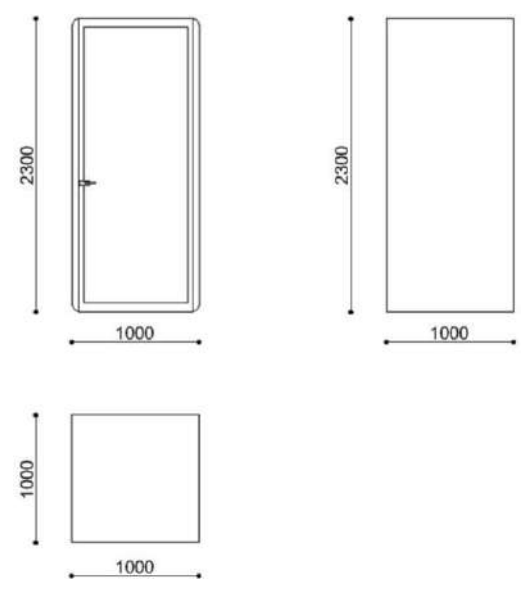

Product parameters

S : 1000mm*1000mm*2300mm

H
U
S
H

Colorful colors bring vitality to work and life. The telephone booth provides a quiet and private space with remarkable sound insulation effect, which allows you to speak freely. There is a small table board inside, which can place the objects in your hand; it is equipped with power supply, lighting and fan one key switch; the white board provides the recording function to communicate at any time and record at any time.

Internal configuration

Product parameters

M : 1500mm*1200mm*2300mm

H
U
S
H

Model M single room is equipped with conference door plate, which can set the use state, so that people are not disturbed; it is equipped with power supply, lighting and fan one key switch, which can place the writing board and white board of notebook for easy reading and recording; the hook can be used to place coat and carry on bag, and the interior is equipped with bar chair, which is more comfortable to use. The single room can be used as reading room, study room, violin room and personal rest room.

Internal configuration

HUSH

Product parameters

L : 2200mm*1500mm*2300mm

H
U
S
H

The L-type negotiation room is equipped with conference door plate, which can set the use state to avoid disturbance; it is equipped with one key switch of power supply, lighting and fan; the display (equipped with intelligent conference system or education system) is convenient for negotiation, meeting and education. When the interior does not need to be equipped with conference and education functions, it can be used as piano room, equipment room, lounge, etc.