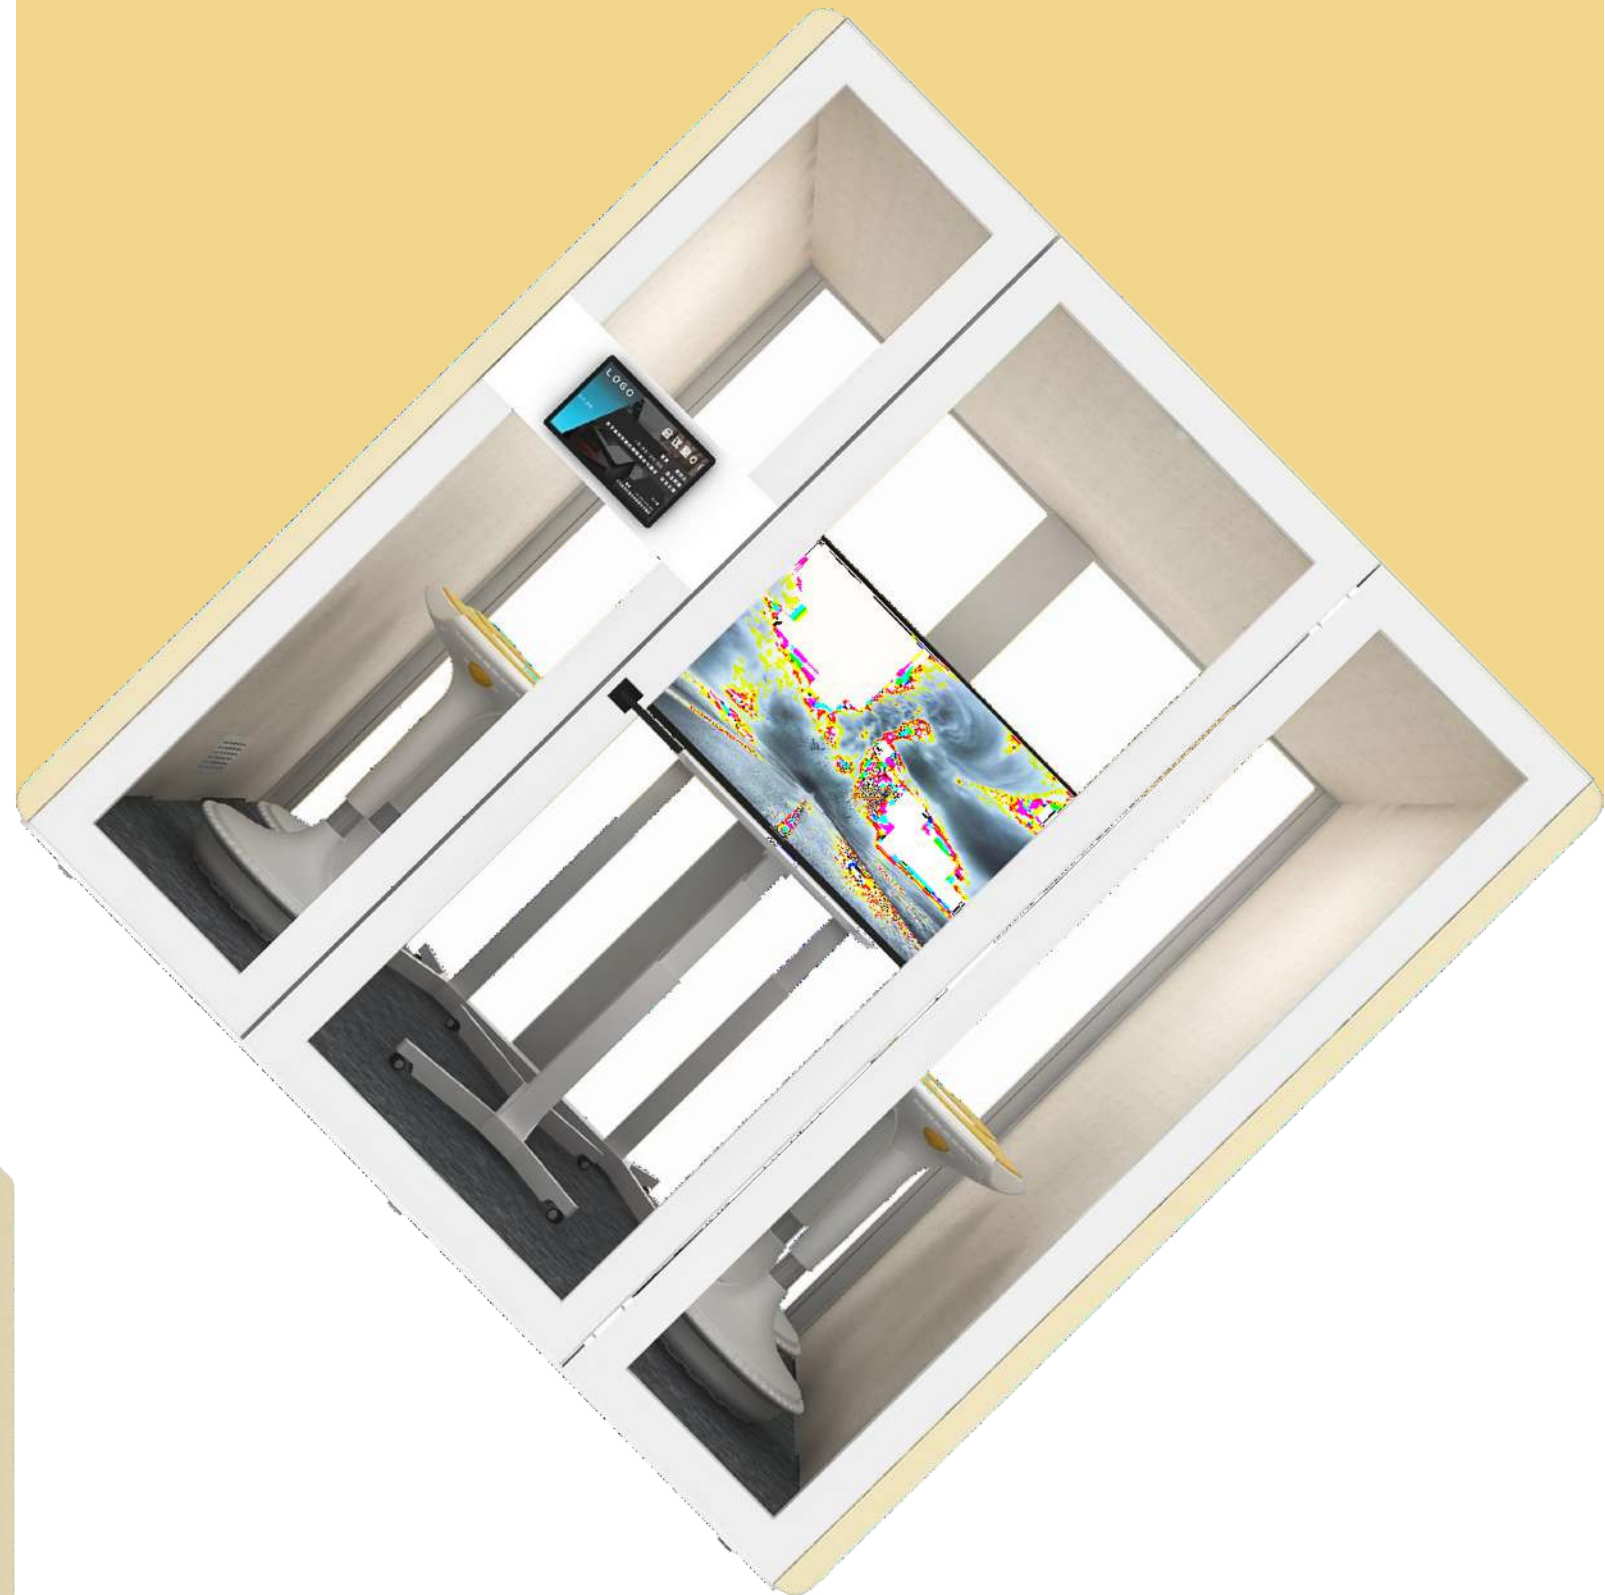

Internal configuration

Product parameters

M : 1500mm*1200mm*2300mm

H
U
S
H

Model M single room is equipped with conference door plate, which can set the use state, so that people are not disturbed; it is equipped with power supply, lighting and fan one key switch, which can place the writing board and white board of notebook for easy reading and recording; the hook can be used to place coat and carry on bag, and the interior is equipped with bar chair, which is more comfortable to use. The single room can be used as reading room, study room, violin room and personal rest room.

XL : 2200mm*2100mm*2300mm

XL type negotiation room is equipped with conference door plate, which can set the use status to avoid disturbance; it is equipped with one key switch of power supply, lighting and fan; the display (equipped with intelligent conference system or education system) is convenient for negotiation and training. The interior can be equipped with education type lifting table, education double column lifting display (or whiteboard), etc., which is convenient for meeting and education and training; it can also be equipped with leisure sofa and tea table as an independent and quiet communication space.

Internal configuration

The door plate is provided on the outside, and the lift bar chair, edu boat type lifting table and edu double column lifting display (or white board) are equipped inside.

With door plate on the outside, the display is installed on the wall, which can be lifted up and down, the interior is equipped with lifting bar chair and edu boat type lifting table.