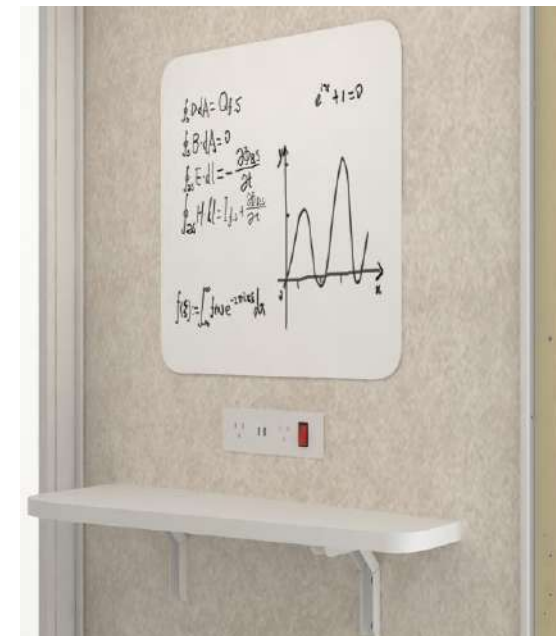

Product parameters

S : 1000mm*1000mm*2300mm

H
U
S
H

Colorful colors bring vitality to work and life. The telephone booth provides a quiet and private space with remarkable sound insulation effect, which allows you to speak freely. There is a small table board inside, which can place the objects in your hand; it is equipped with power supply, lighting and fan one key switch; the white board provides the recording function to communicate at any time and record at any time.

Internal configuration

Product parameters

M : 1500mm*1200mm*2300mm

H
U
S
H

Model M single room is equipped with conference door plate, which can set the use state, so that people are not disturbed; it is equipped with power supply, lighting and fan one key switch, which can place the writing board and white board of notebook for easy reading and recording; the hook can be used to place coat and carry on bag, and the interior is equipped with bar chair, which is more comfortable to use. The single room can be used as reading room, study room, violin room and personal rest room.

Internal configuration

HUSH

Product parameters

L : 2200mm*1500mm*2300mm

H
U
S
H

The L-type negotiation room is equipped with conference door plate, which can set the use state to avoid disturbance; it is equipped with one key switch of power supply, lighting and fan; the display (equipped with intelligent conference system or education system) is convenient for negotiation, meeting and education. When the interior does not need to be equipped with conference and education functions, it can be used as piano room, equipment room, lounge, etc.