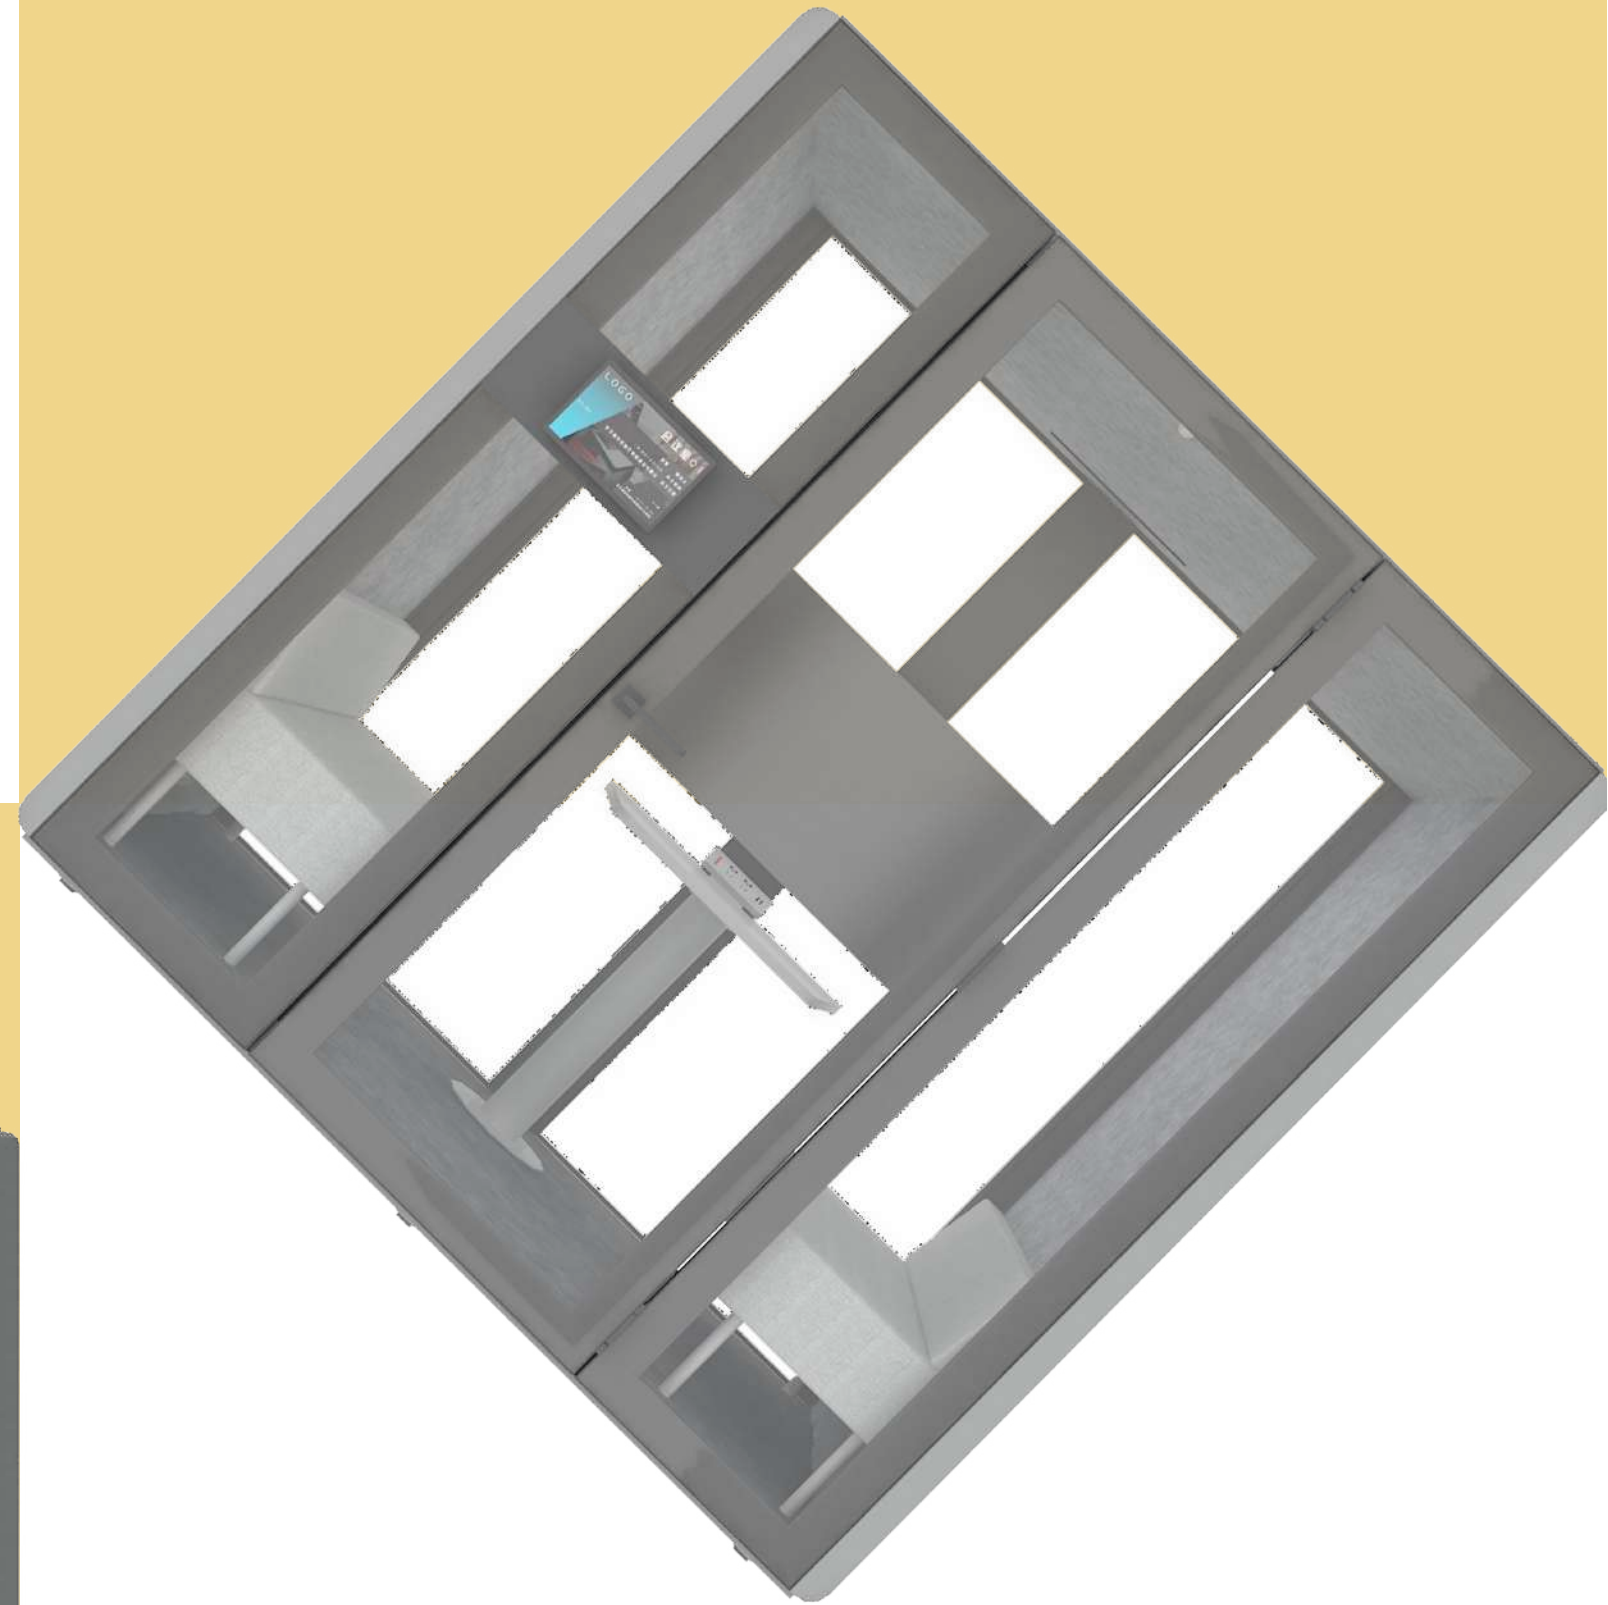

H

U

L model quiet room can also be used as a rest room, spare time with friends to share time.

H