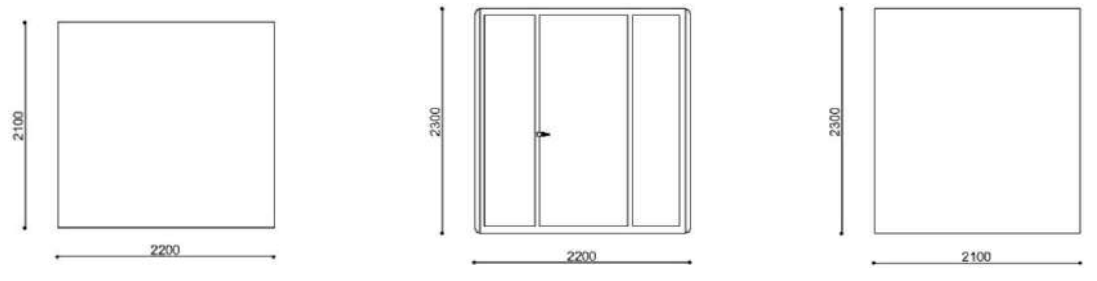

Product parameters

XL : 2200mm*2100mm*2300mm