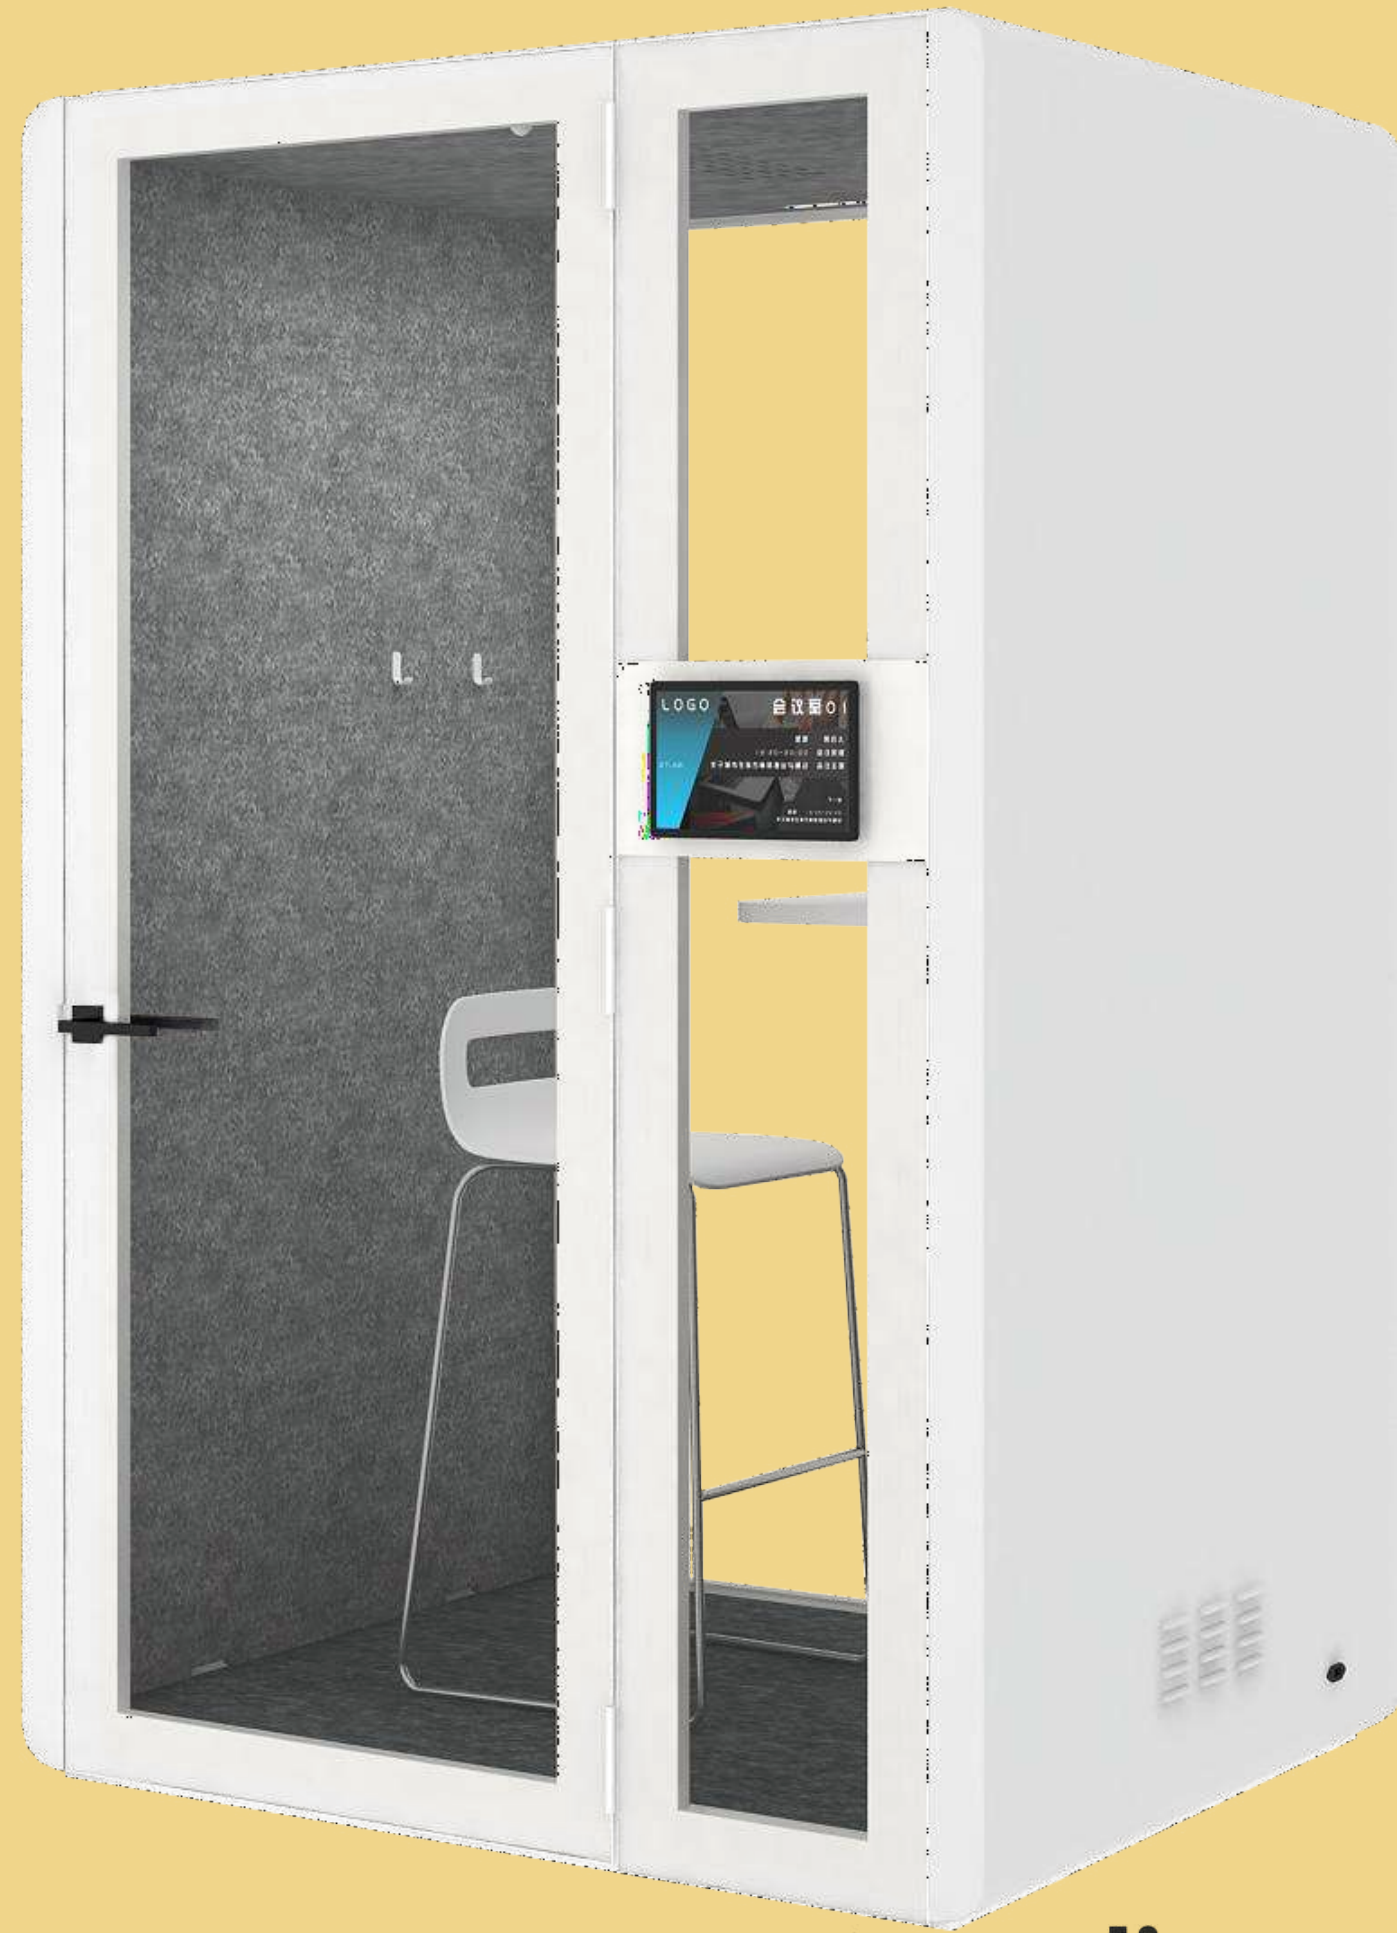

Product parameters

S : 1000mm*1000mm*2300mm

H
U
S
H

Colorful colors bring vitality to work and life. The telephone booth provides a quiet and private space with remarkable sound insulation effect, which allows you to speak freely. There is a small table board inside, which can place the objects in your hand; it is equipped with power supply, lighting and fan one key switch; the white board provides the recording function to communicate at any time and record at any time.

Internal configuration

Product parameters

M : 1500mm*1200mm*2300mm

H
U
S
H

Model M single room is equipped with conference door plate, which can set the use state, so that people are not disturbed; it is equipped with power supply, lighting and fan one key switch, which can place the writing board and white board of notebook for easy reading and recording; the hook can be used to place coat and carry on bag, and the interior is equipped with bar chair, which is more comfortable to use. The single room can be used as reading room, study room, violin room and personal rest room.

Internal configuration

HUSH

Product parameters

L : 2200mm*1500mm*2300mm

H
U
S
H

The L-type negotiation room is equipped with conference door plate, which can set the use state to avoid disturbance; it is equipped with one key switch of power supply, lighting and fan; the display (equipped with intelligent conference system or education system) is convenient for negotiation, meeting and education. When the interior does not need to be equipped with conference and education functions, it can be used as piano room, equipment room, lounge, etc.

Outside with the door plate, internal configuration monitor, sofa (with pillow), Ruiz tea table.

H U

It has a doorplate on the outside, a lift bar chair, an edu boat type lifting table and a fixed display on the desktop.