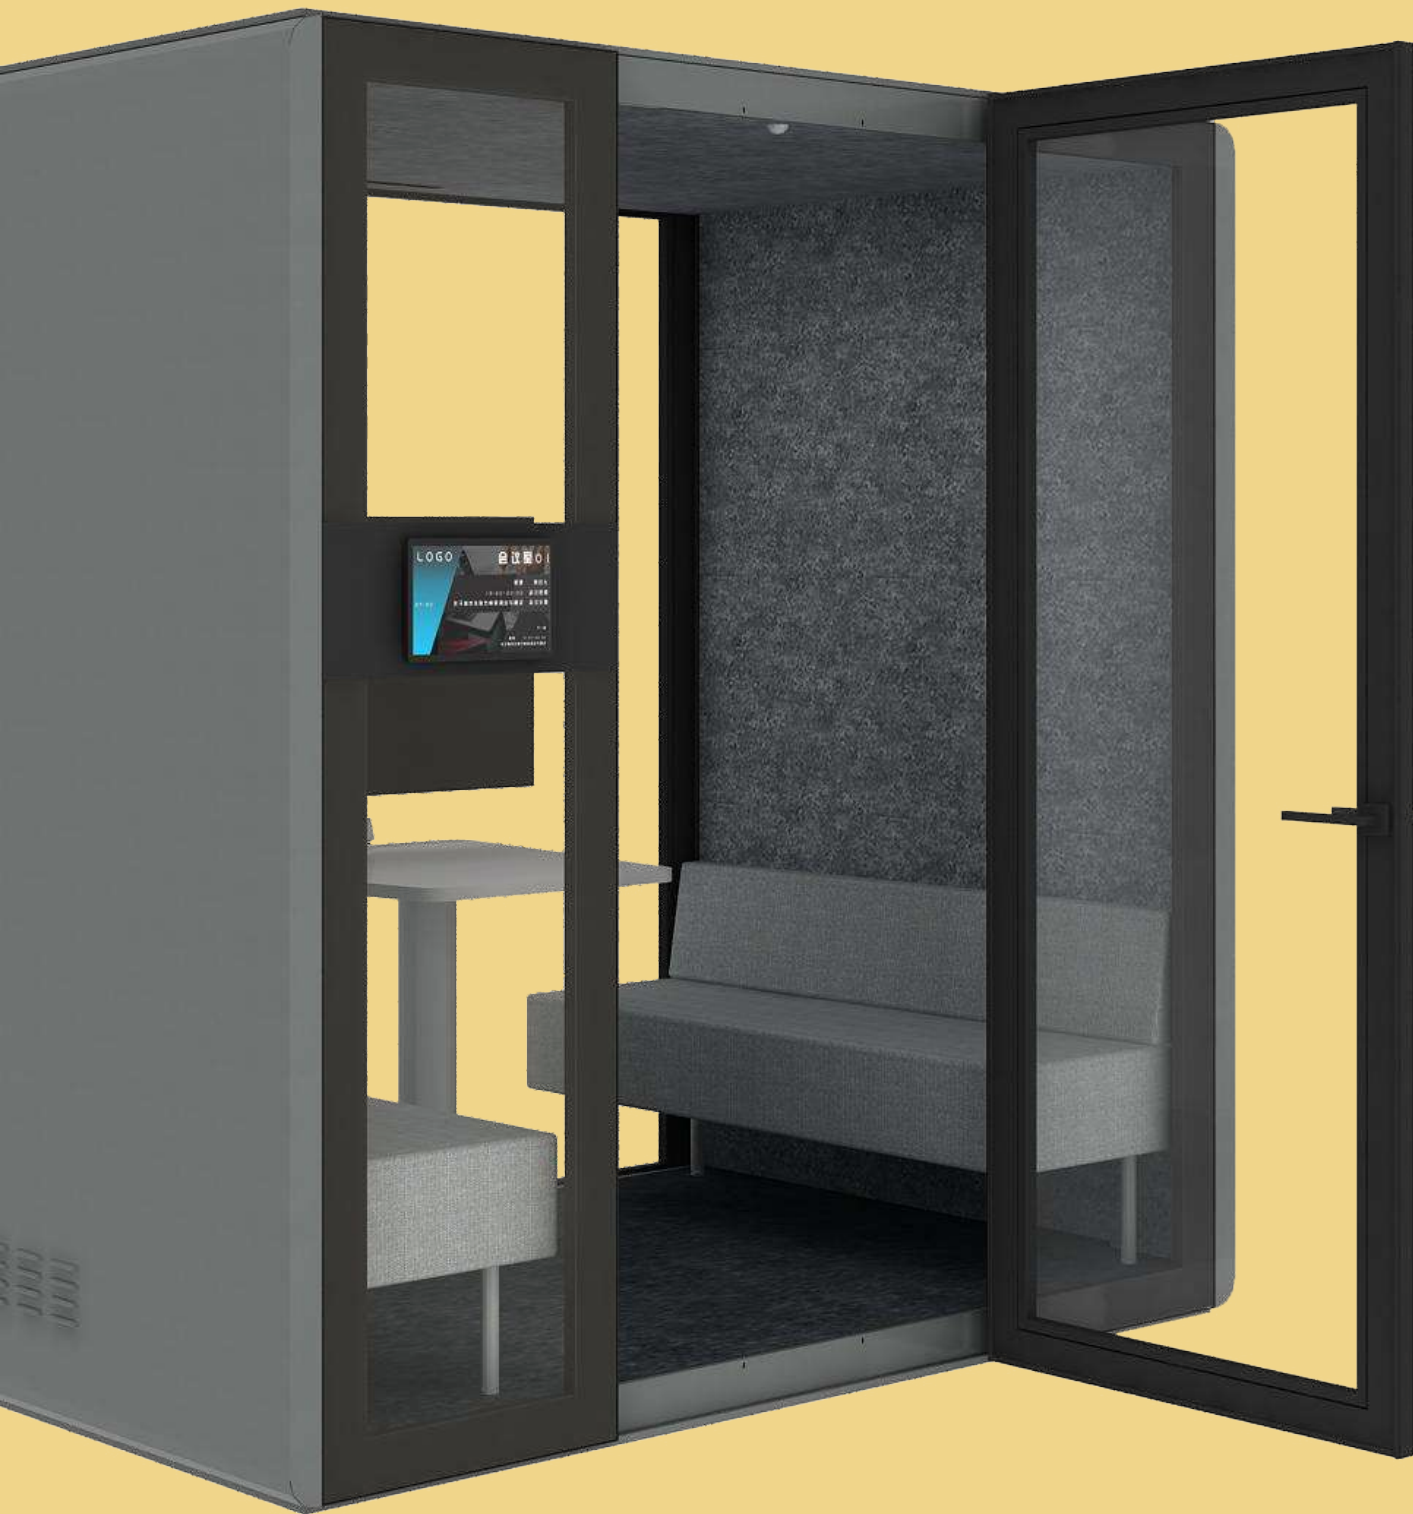

Product parameters

S : 1000mm*1000mm*2300mm

H
U
S
H

Colorful colors bring vitality to work and life. The telephone booth provides a quiet and private space with remarkable sound insulation effect, which allows you to speak freely. There is a small table board inside, which can place the objects in your hand; it is equipped with power supply, lighting and fan one key switch; the white board provides the recording function to communicate at any time and record at any time.

Internal configuration

Product parameters

M : 1500mm*1200mm*2300mm

H
U
S
H

Model M single room is equipped with conference door plate, which can set the use state, so that people are not disturbed; it is equipped with power supply, lighting and fan one key switch, which can place the writing board and white board of notebook for easy reading and recording; the hook can be used to place coat and carry on bag, and the interior is equipped with bar chair, which is more comfortable to use. The single room can be used as reading room, study room, violin room and personal rest room.

Internal configuration

HUSH

Product parameters

L : 2200mm*1500mm*2300mm

H
U
S
H

The L-type negotiation room is equipped with conference door plate, which can set the use state to avoid disturbance; it is equipped with one key switch of power supply, lighting and fan; the display (equipped with intelligent conference system or education system) is convenient for negotiation, meeting and education. When the interior does not need to be equipped with conference and education functions, it can be used as piano room, equipment room, lounge, etc.