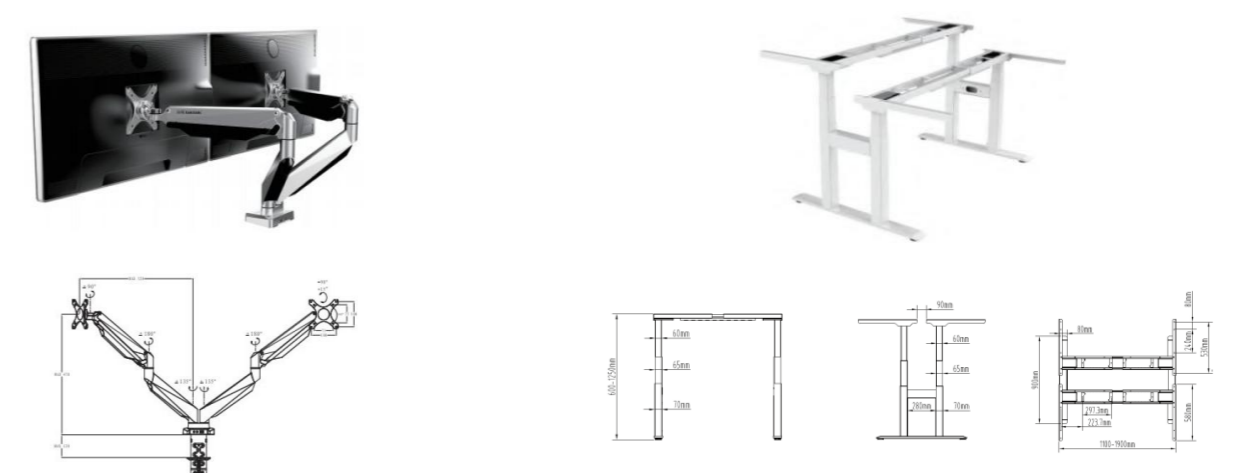

THIS PRODUCT IS GREAT FOR

- ✓ Ascending and descending
- ✓ Efficiency
- ✓ Healthy
- ✓ Motion

Product accessories

*****

*****