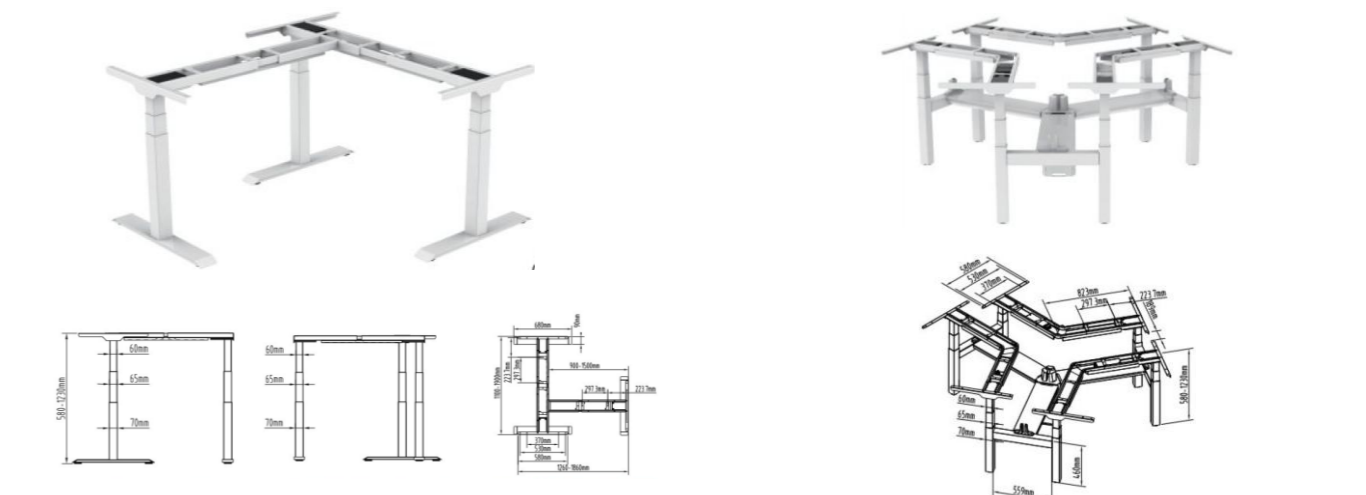

THIS PRODUCT IS GREAT FOR

- ✓ Ascending and descending
- ✓ Efficiency
- ✓ Healthy
- ✓ Motion

Product accessories

*****

*****