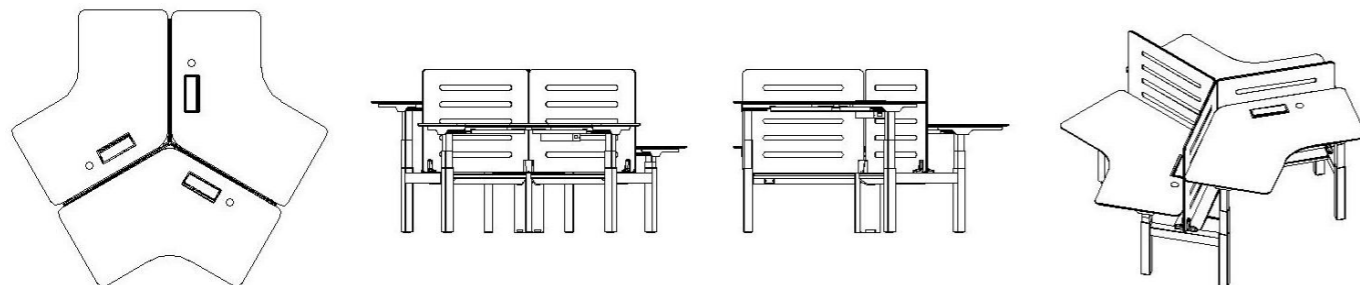

FiT 120°

FiT 120 ° three person station

L2465mm*W2150mm*H1265mm