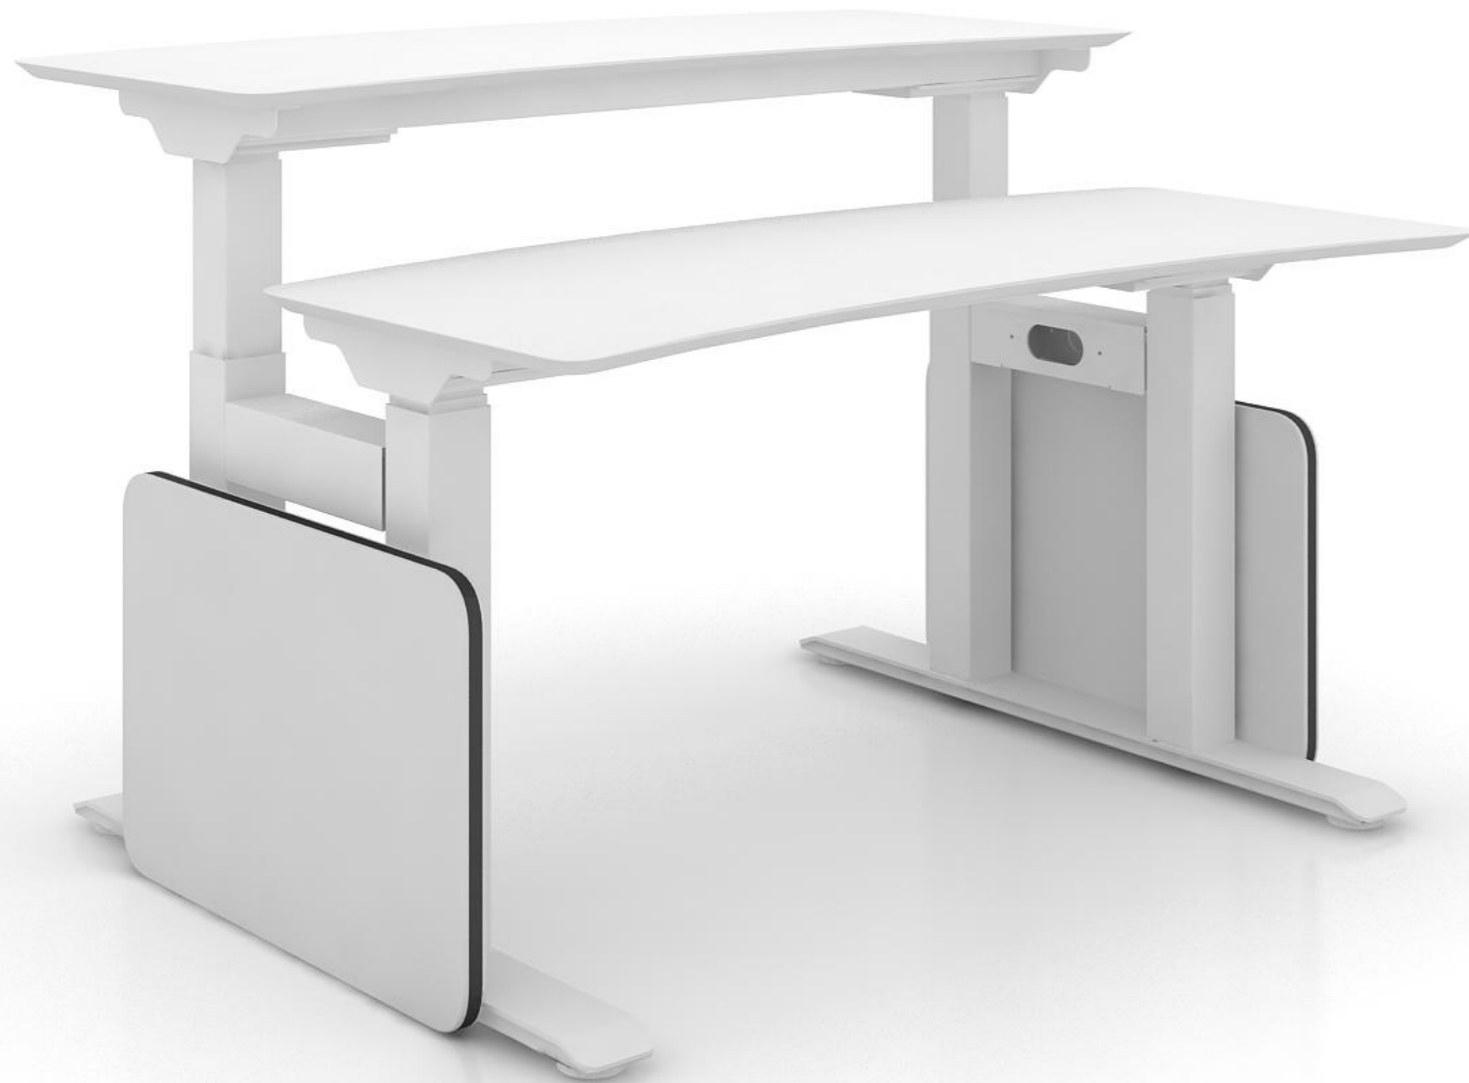

Fit L-type station is equipped with a safety system for reversing and stopping when encountering obstacles during descent, so as to effectively avoid the possibility of danger. Knocking lifting, we abandon the ordinary handle to control the lifting, and can control the lifting height by knocking on the panel. Sedentary reminder function, when working sedentary more, the controller will send out a reminder, work more healthy.