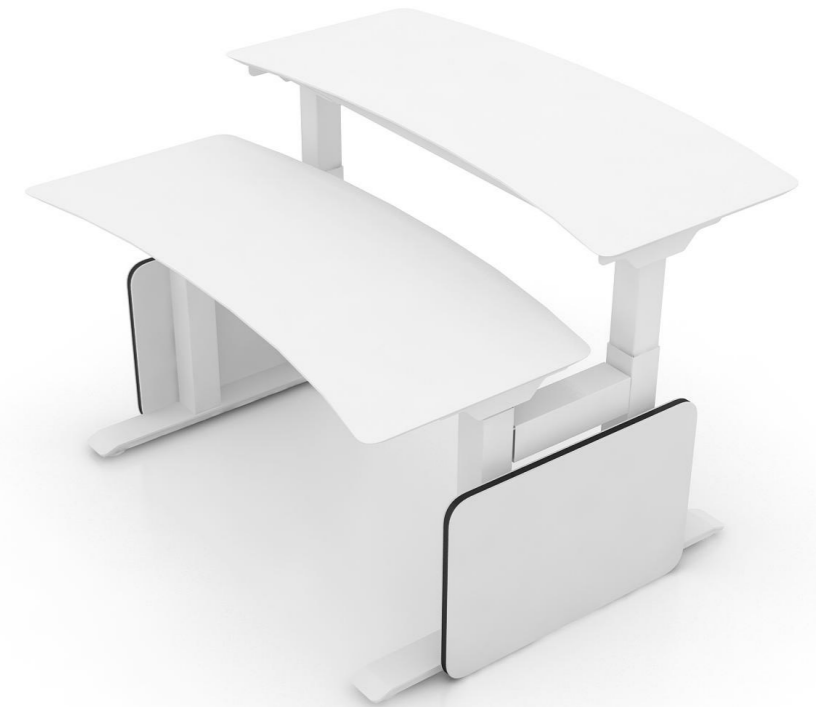

THIS PRODUCT IS GREAT FOR

- ✓ Ascending and descending
- ✓ Efficiency
- ✓ Healthy
- ✓ Motion