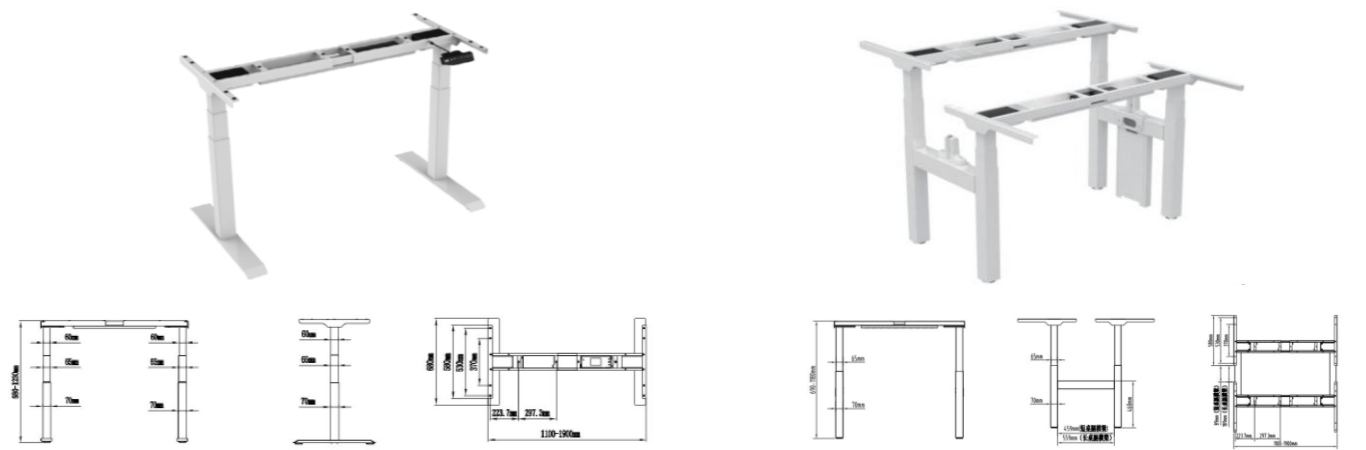

THIS PRODUCT IS GREAT FOR

- ✓ Ascending and descending
- ✓ Efficiency
- ✓ Healthy
- ✓ Motion

Product accessories