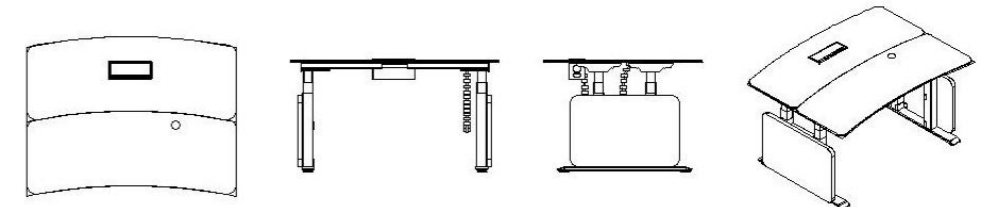

THIS PRODUCT IS GREAT FOR

- ✓ Ascending and descending
- ✓ Efficiency
- ✓ Healthy
- ✓ Motion

FiT

FiT Arc double layer lifting station

L1400mm*W1060mm*H1280mm

L1600mm*W1060mm*H1280mm

THIS PRODUCT IS GREAT FOR