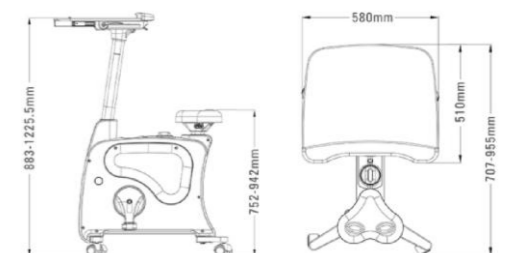

Fit bike works and works at any time. Office workers work long hours every day. They are prone to sub-health after sitting for a long time. With fit fitness bike, they can exercise more and improve their brain vitality and work more efficiently.

FiT

FiT Exercise bike