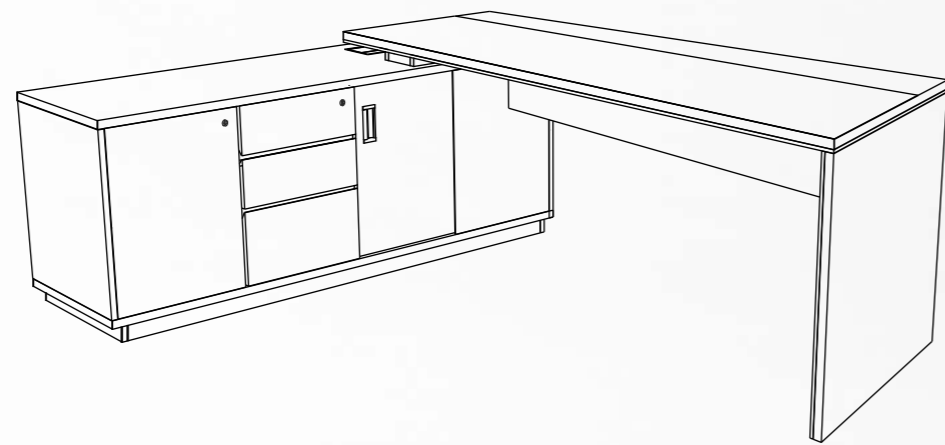

Designed with Integrated Storage Solution

Designed for the contemporary workplace while applying unconventional design philosophy. Rich material and finishes lights up the environment.