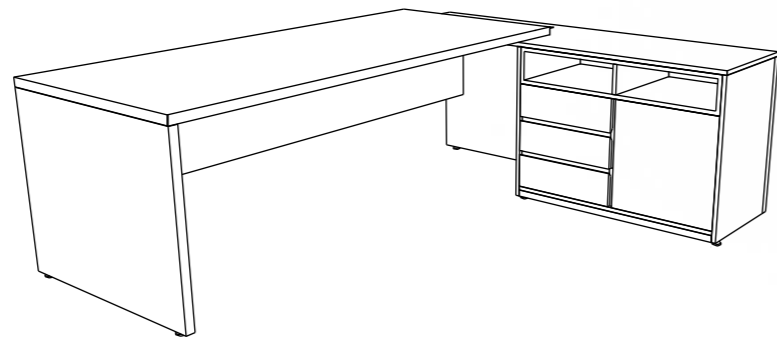

Designed with Integrated Storage Solution