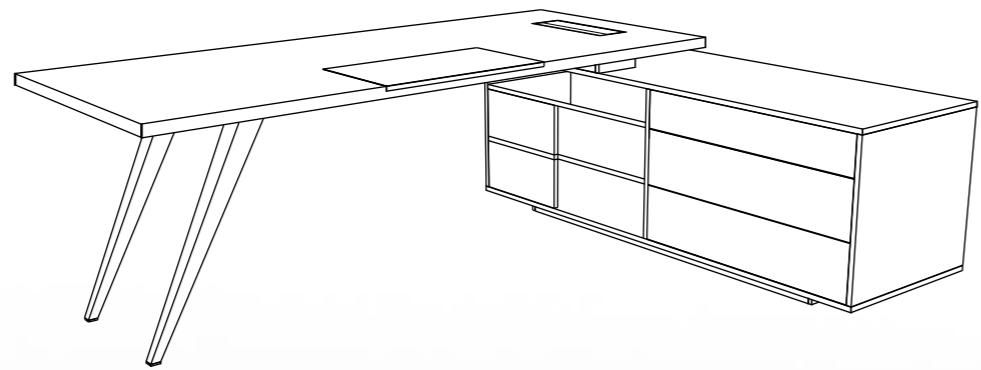

Inspired by the nordic design philosophy of less is more, a bold and contemporary an appealing yet functional masterpiece. Promotes an open air flow pattern which creates a healthy workplace environment.