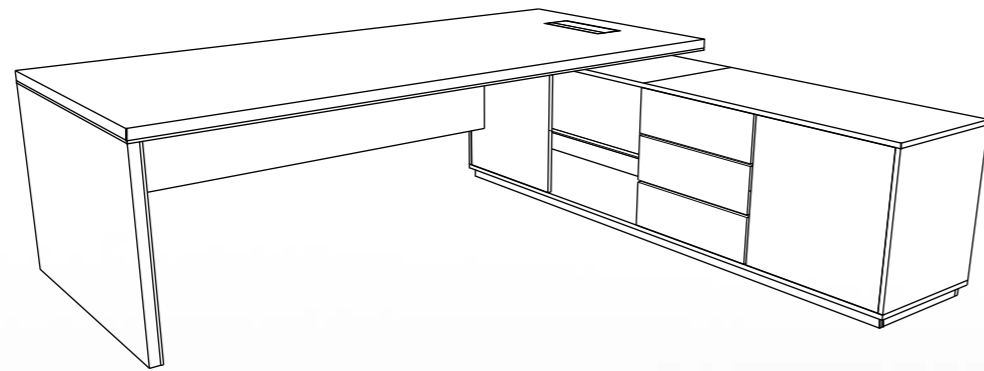

Suspended Modesty Panel : Provides discreet privacy and adds to the overall desk design.

Designed with Integrated Storage Solution

Rich materials and an intuitive design vocabulary provides an opportunity to be original yet bold. Knoles comes in various colors and materials including textured laminates, translucent and lacquered glass finishes, wood veneers.