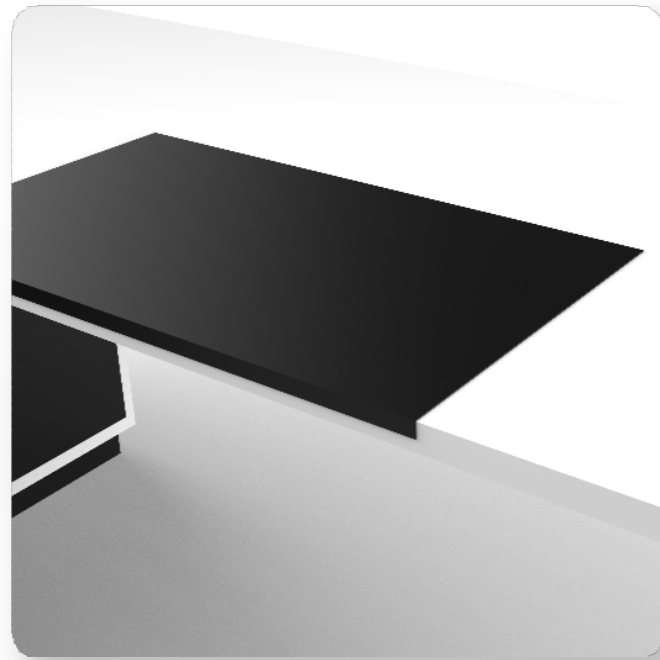

## Marvel Executive Desk

A sleek, minimalist design and a rich material vocabulary creates an appealing office landscape. Design intricacies, such as the elegant wood and metal slanting leg sets out the aesthetics of this unique piece of desk.

Thomas J Watson

With its extensive array of applications, materials and finishes, Marvel Executive Desk has an eloquent visual language.

Suspended Modesty Panel : Provides discreet privacy and adds to the overall desk design.

Table Mat : Textured black finish with smooth and comfortable resting surface with anti-skid property

SIZE OF TABLE	SIZE OF STORAGE
1800mm X 750mm	1650mm X 500mm
1950mm X 750mm	1650mm X 500mm
2100mm X 850mm	1850mm X 500mm
2400mm X 950mm	1850mm X 500mm