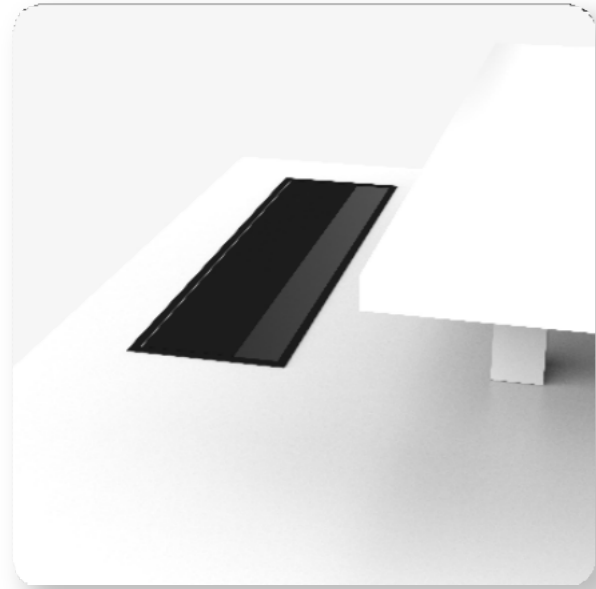

Access Flap : An integrated access storage surface provides easy access to power and data underneath the worksurface.

Table Mat : Textured black finish with smooth and comfortable resting surface with anti-skid property