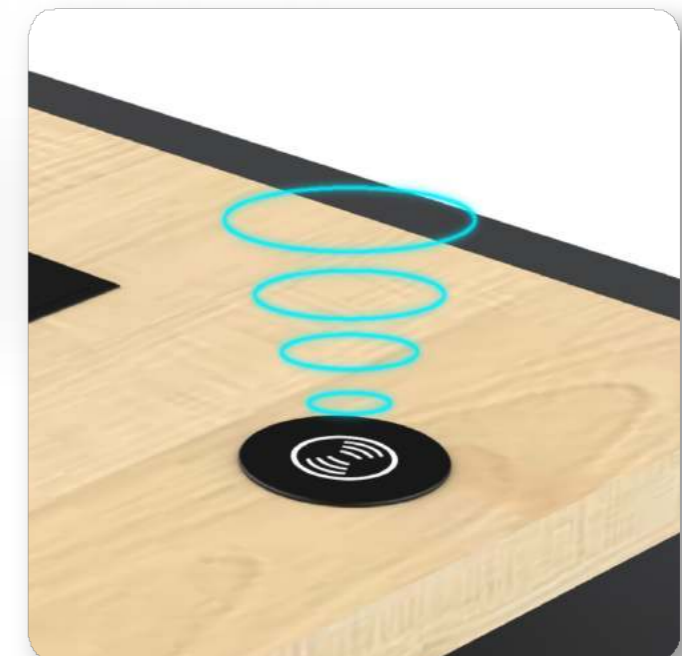

Suspended Modesty Panel : Provides discreet privacy and adds to the overall desk design.

Credenza : Provides ample storage segmented for multi purposes with removable shelves.

Access Flap : An integrated access storage surface provides easy access to power and data underneath the worksurface.

Wireless Phone Charging : Cable less charging of select phones.

SIZE OF TABLE	SIZE OF STORAGE
2100mm X 900mm	1800mm X 600mm
2250mm X 900mm	1800mm X 600mm
2400mm X 1050mm	1800mm X 600mm

**ELEGANT TEAK**  
SLATE GREY