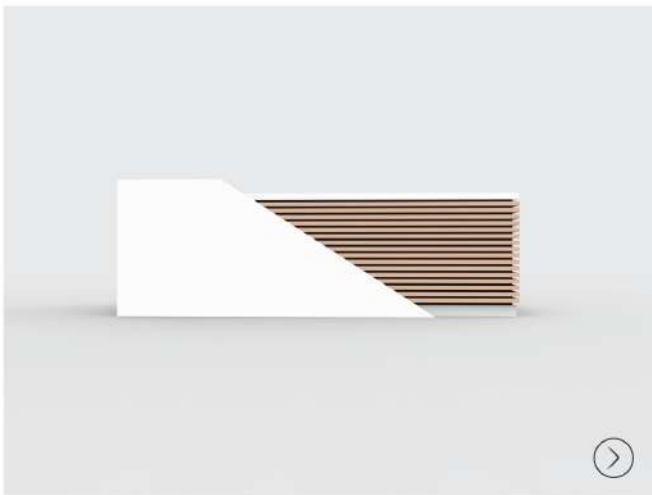

2022-23

RECEPTION DESKS

SHADES

WHITE CORIAN + MAPLE + WENGE

GREY CORIAN + MAPLE + WENGE

WHITE CORIAN + WALNUT + MAPLE

AEGON

An eccentric combination of Corian, pine wood creates an everlasting impression. The pinewood being a natural material creates a biophilic environment. Smooth corian surface top with seamless edges provides an opportunity to be original and bold. An impression should be impactful and so is our Aegon series of reception desks.

DESIGNS WE HAVE FOR YOUR SPACE

STRAIGHT SHAPE

- DESK + DRAWER CABINET
- 2400mm X 950mm
- 2100mm X 850mm
- 1800mm X 750mm

L SHAPE

- STRAIGHT SHAPE + SIDE CREDENZA
- 2400mm X 2150mm
- 2100mm X 850mm

U SHAPE

- L SHAPE + SIDE CREDENZA
- 3000mm X 2150mm

STORAGE

Provides ample storage segmented for multi purposes with centralised key or combination lock.

FLAPPER

An integrated access storage surface provides easy access to power and data underneath the worksurface.