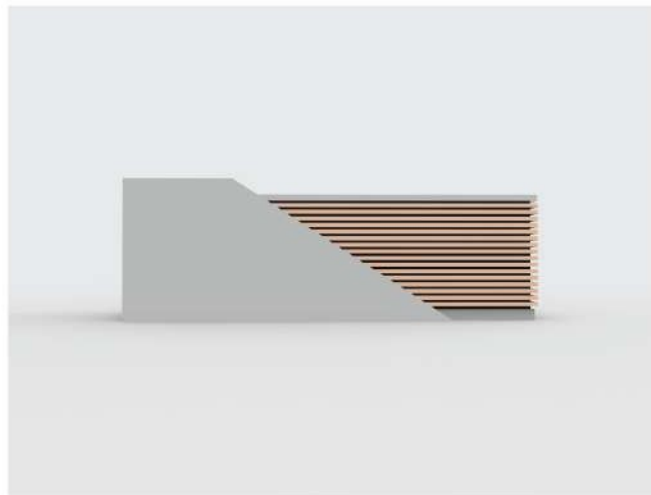

2022-23

RECEPTION DESKS

SHADES

WHITE CORIAN + MAPLE + WENGE

GREY CORIAN + MAPLE + WENGE

WHITE CORIAN + WALNUT + MAPLE

AEGON

An eccentric combination of Corian, pine wood creates an everlasting impression. The pinewood being a natural material creates a biophilic environment. Smooth corian surface top with seamless edges provides an opportunity to be original and bold. An impression should be impactful and so is our Aegon series of reception desks.

DESIGNS WE HAVE FOR YOUR SPACE

STRAIGHT SHAPE

- DESK + DRAWER CABINET
- 2400mm X 950mm
- 2100mm X 850mm
- 1800mm X 750mm

L SHAPE

- STRAIGHT SHAPE + SIDE CREDENZA
- 2400mm X 2150mm
- 2100mm X 850mm

U SHAPE

- L SHAPE + SIDE CREDENZA
- 3000mm X 2150mm

STORAGE

Provides ample storage segmented for multi purposes with centralised key or combination lock.

FLAPPER

An integrated access storage surface provides easy access to power and data underneath the worksurface.

THREE SIDED COUNTERS

EXTRA STORAGE

A dual side extension for a rather large workspace to seat 2 or more people with lifted counters on both sides.

"Design creates culture. Culture shapes values. Values determine the future"