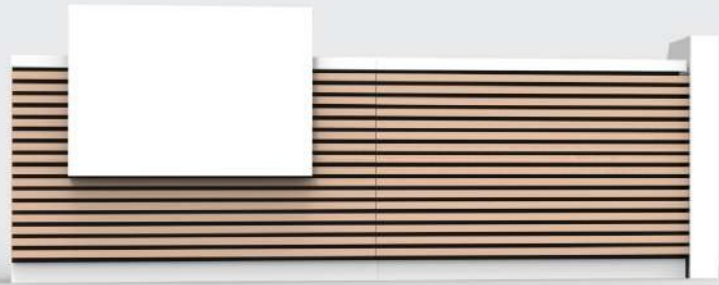

TWO SIDED COUNTERS

EXTRA STORAGE

A 2 sided desk to accommodate 2 people or an additional storage compartment to file away any paperwork.