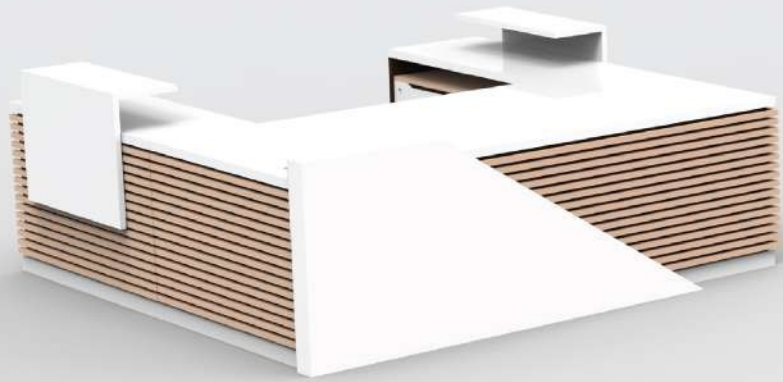

STORAGE

Provides ample storage segmented for multi purposes with centralised key or combination lock.

FLAPPER

An integrated access storage surface provides easy access to power and data underneath the worksurface.

TWO SIDED COUNTERS

EXTRA STORAGE

A 2 sided desk to accommodate 2 people or an additional storage compartment to file away any paperwork.

An either side extension with a lifted counter to sign and receive documents.

THREE SIDED COUNTERS

EXTRA STORAGE

A dual side extension for a rather large workspace to seat 2 or more people with lifted counters on both sides.

"Design creates culture. Culture shapes values. Values determine the future"