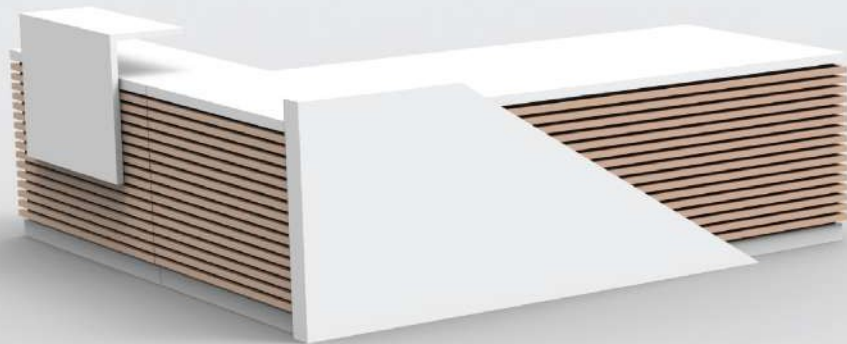

2022-23

RECEPTION DESKS

SHADES

WHITE CORIAN + MAPLE + WENGE

GREY CORIAN + MAPLE + WENGE

WHITE CORIAN + WALNUT + MAPLE

AEGON

An eccentric combination of Corian, pine wood creates an everlasting impression. The pinewood being a natural material creates a biophilic environment. Smooth corian surface top with seamless edges provides an opportunity to be original and bold. An impression should be impactful and so is our Aegon series of reception desks.

STORAGE

Provides ample storage segmented for multi purposes with centralised key or combination lock.

FLAPPER

An integrated access storage surface provides easy access to power and data underneath the worksurface.

TWO SIDED COUNTERS

EXTRA STORAGE

A 2 sided desk to accommodate 2 people or an additional storage compartment to file away any paperwork.

An either side extension with a lifted counter to sign and receive documents.

THREE SIDED COUNTERS

EXTRA STORAGE

A dual side extension for a rather large workspace to seat 2 or more people with lifted counters on both sides.

"Design creates culture. Culture shapes values. Values determine the future"